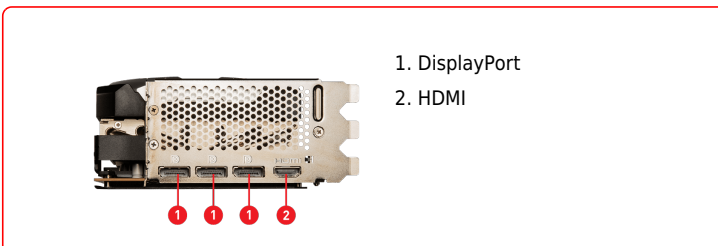

CONNECTIONS