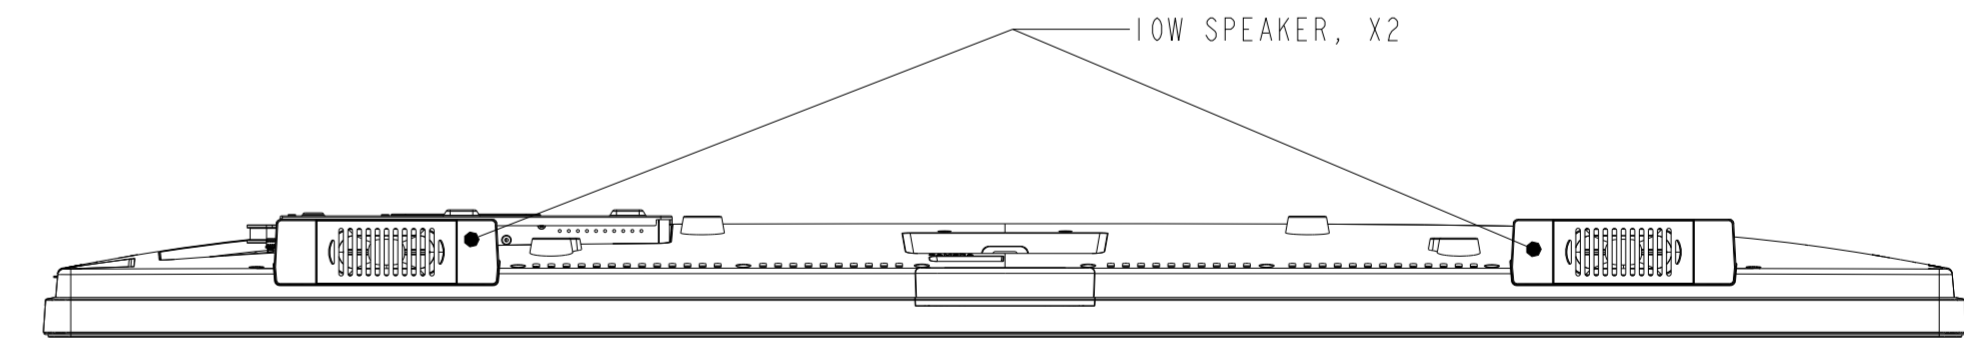

DIMENSIONAL DRAWING: ET5553L

(UNDER HINGED SECURITY COVER)

- HDMI X1
- USB X1
- VIDEO INPUT BUTTON
- TOUCH OSD MENU BUTTON
- POWER BUTTON AND INDICATOR

OPTIONAL COMPUTER MODULE (ECM)

AC INPUT
ELO EDGE CONNECT DOCK, X4
(1 ON EACH SIDE)

DIMENSIONS ARE IN MILLIMETERS

elo
MS602320
DATE: 10/04/2019
REV: A

DIMENSIONAL DRAWING: ET553L

TILT FOR CABLE AND ECM SERVICE
PCAP = 179.9
IR = 189.3

DIMENSIONS ARE IN MILLIMETERS

elo

MS602320

DATE: 10/04/2019