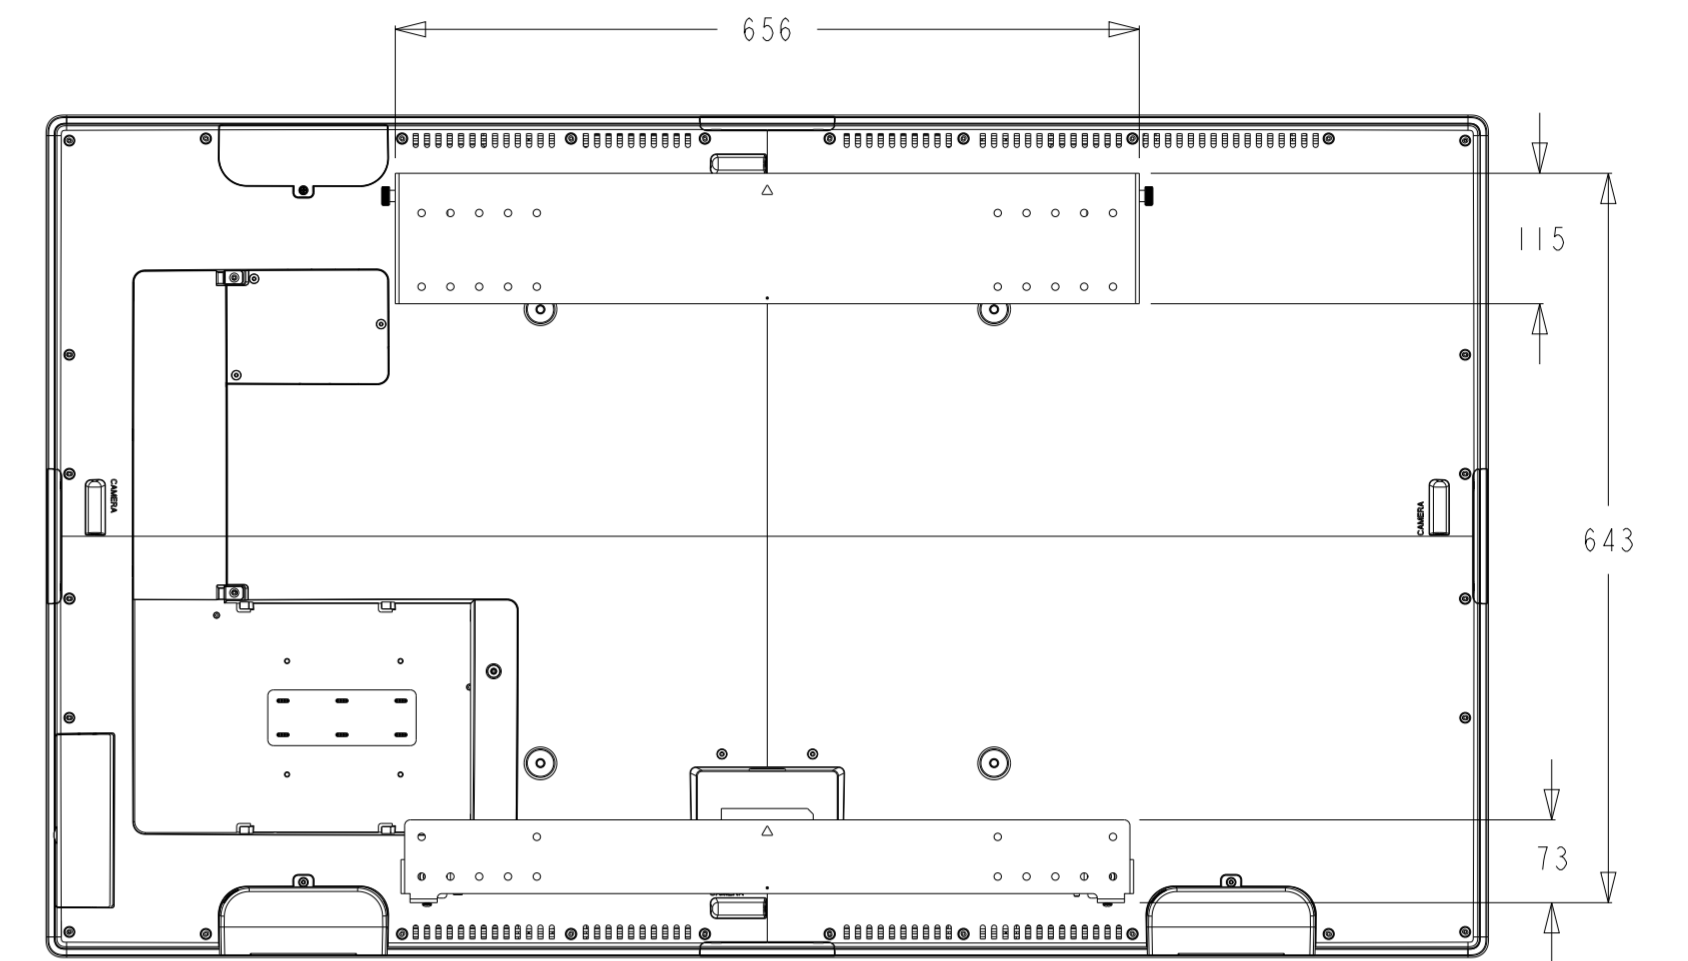

DIMENSIONAL DRAWING: ET5553L

(UNDER HINGED SECURITY COVER)

- HDMI X1
- USB X1
- VIDEO INPUT BUTTON
- TOUCH OSD MENU BUTTON
- POWER BUTTON AND INDICATOR

OPTIONAL COMPUTER MODULE (ECM)

AC INPUT
ELO EDGE CONNECT DOCK, X4
(1 ON EACH SIDE)

DIMENSIONS ARE IN MILLIMETERS

elo
MS602320
DATE: 10/04/2019
REV: A

DIMENSIONAL DRAWING: ET553L

TILT FOR CABLE AND ECM SERVICE
PCAP = 179.9
IR = 189.3

DIMENSIONS ARE IN MILLIMETERS

elo

MS602320

DATE: 10/04/2019