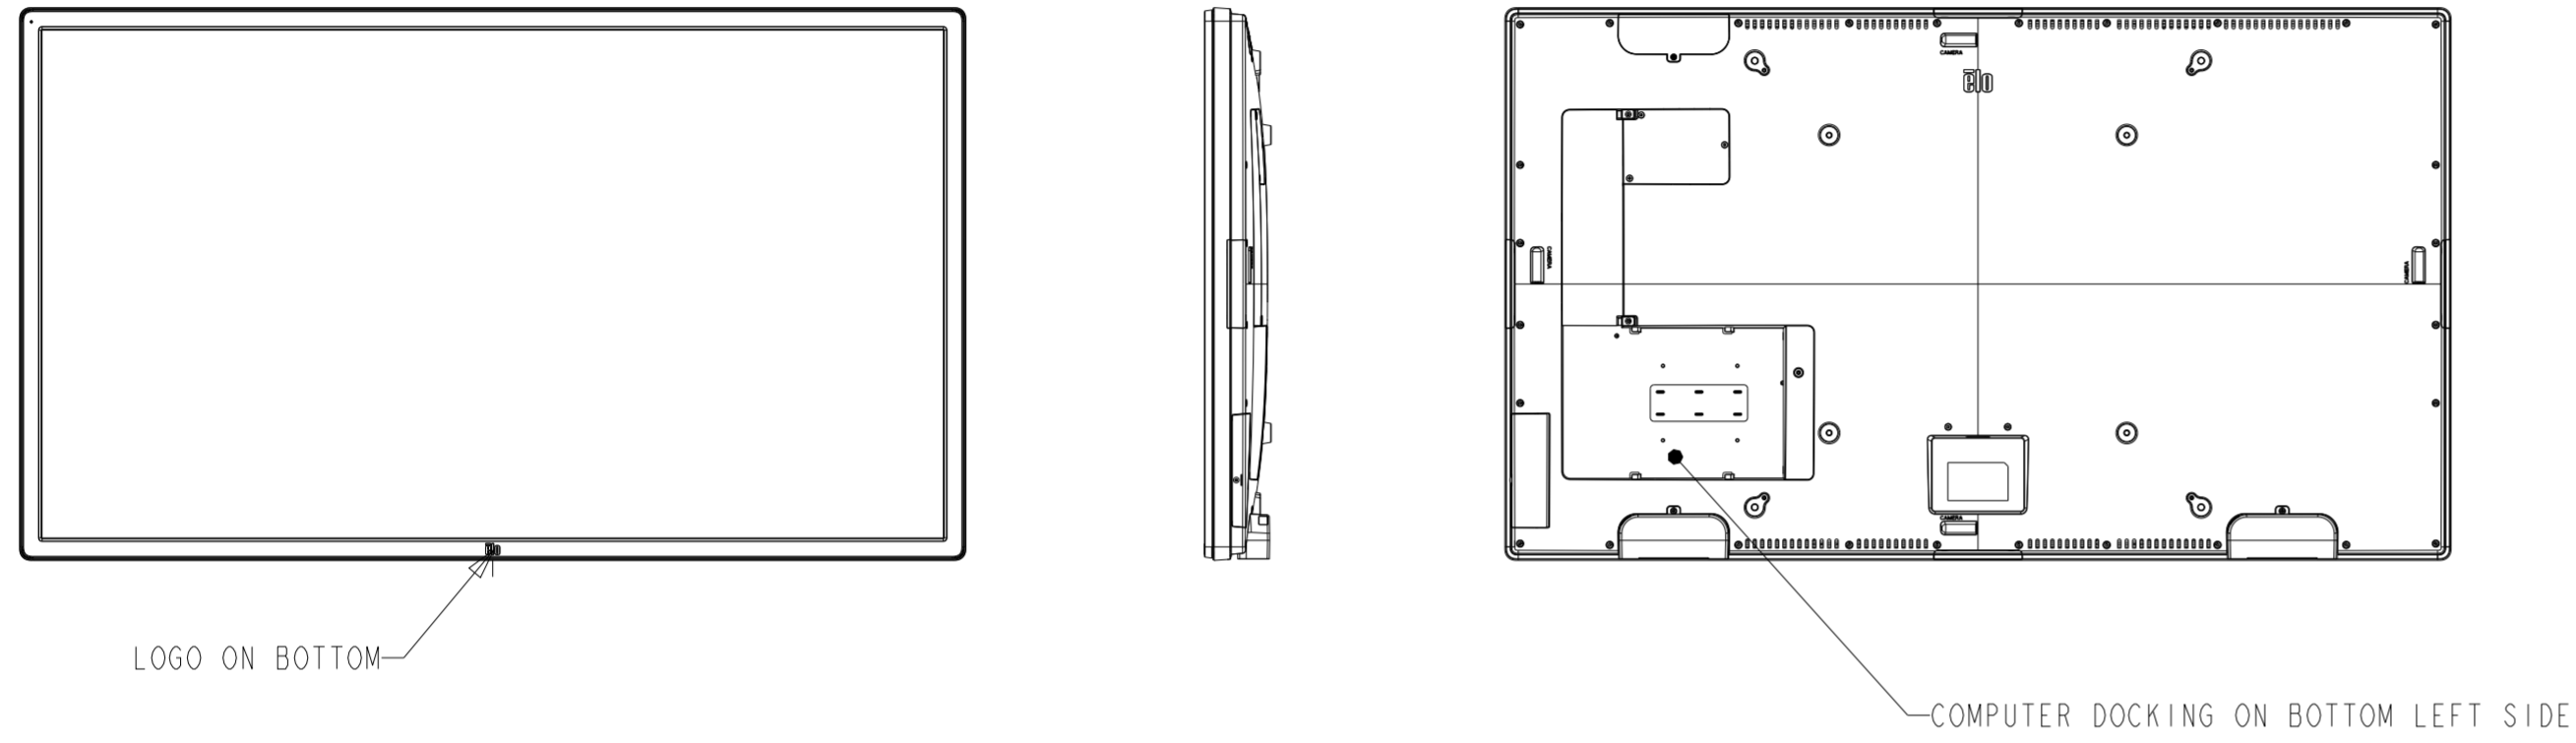

DIMENSIONAL DRAWING: ET5553L

(UNDER HINGED SECURITY COVER)

- HDMI X1
- USB X1
- VIDEO INPUT BUTTON
- TOUCH OSD MENU BUTTON
- POWER BUTTON AND INDICATOR

OPTIONAL COMPUTER MODULE (ECM)

AC INPUT
ELO EDGE CONNECT DOCK, X4
(1 ON EACH SIDE)

DIMENSIONS ARE IN MILLIMETERS

elo
MS602320
DATE: 10/04/2019
REV: A

DIMENSIONAL DRAWING: ET553L

TILT FOR CABLE AND ECM SERVICE
PCAP = 179.9
IR = 189.3

DIMENSIONS ARE IN MILLIMETERS

elo

MS602320

DATE: 10/04/2019

REV: A

LANDSCAPE ORIENTATION

PORTRAIT ORIENTATION
(CLOCKWISE ROTATION)

TILTING REQUIREMENTS