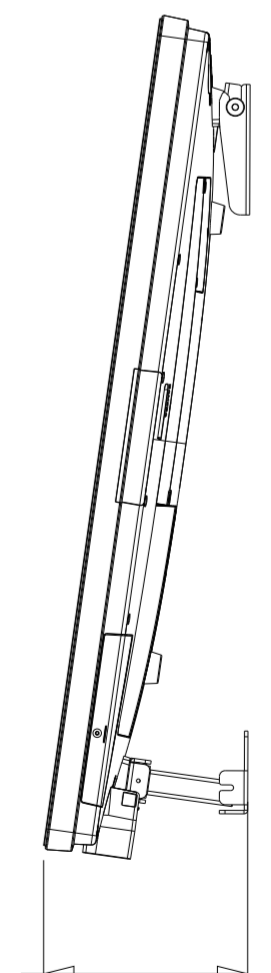

DIMENSIONAL DRAWING: ET5553L

(UNDER HINGED SECURITY COVER)

- HDMI X1
- USB X1
- VIDEO INPUT BUTTON
- TOUCH OSD MENU BUTTON
- POWER BUTTON AND INDICATOR

OPTIONAL COMPUTER MODULE (ECM)

AC INPUT
ELO EDGE CONNECT DOCK, X4
(1 ON EACH SIDE)

DIMENSIONS ARE IN MILLIMETERS

elo
MS602320
DATE: 10/04/2019
REV: A

DIMENSIONAL DRAWING: ET553L

TILT FOR CABLE AND ECM SERVICE
PCAP = 179.9
IR = 189.3

DIMENSIONS ARE IN MILLIMETERS

elo

MS602320

DATE: 10/04/2019

REV: A

LANDSCAPE ORIENTATION

PORTRAIT ORIENTATION
(CLOCKWISE ROTATION)

TILTING REQUIREMENTS