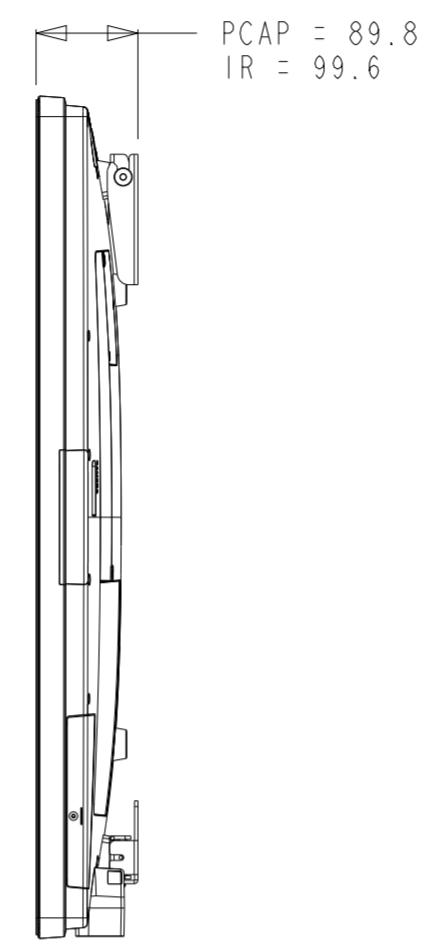

DIMENSIONAL DRAWING: ET5553L

(UNDER HINGED SECURITY COVER)

- HDMI X1
- USB X1
- VIDEO INPUT BUTTON
- TOUCH OSD MENU BUTTON
- POWER BUTTON AND INDICATOR

OPTIONAL COMPUTER MODULE (ECM)

AC INPUT
ELO EDGE CONNECT DOCK, X4
(1 ON EACH SIDE)

DIMENSIONS ARE IN MILLIMETERS

elo
MS602320
DATE: 10/04/2019
REV: A

DIMENSIONAL DRAWING: ET553L

TILT FOR CABLE AND ECM SERVICE
PCAP = 179.9
IR = 189.3

DIMENSIONS ARE IN MILLIMETERS

elo

MS602320

DATE: 10/04/2019