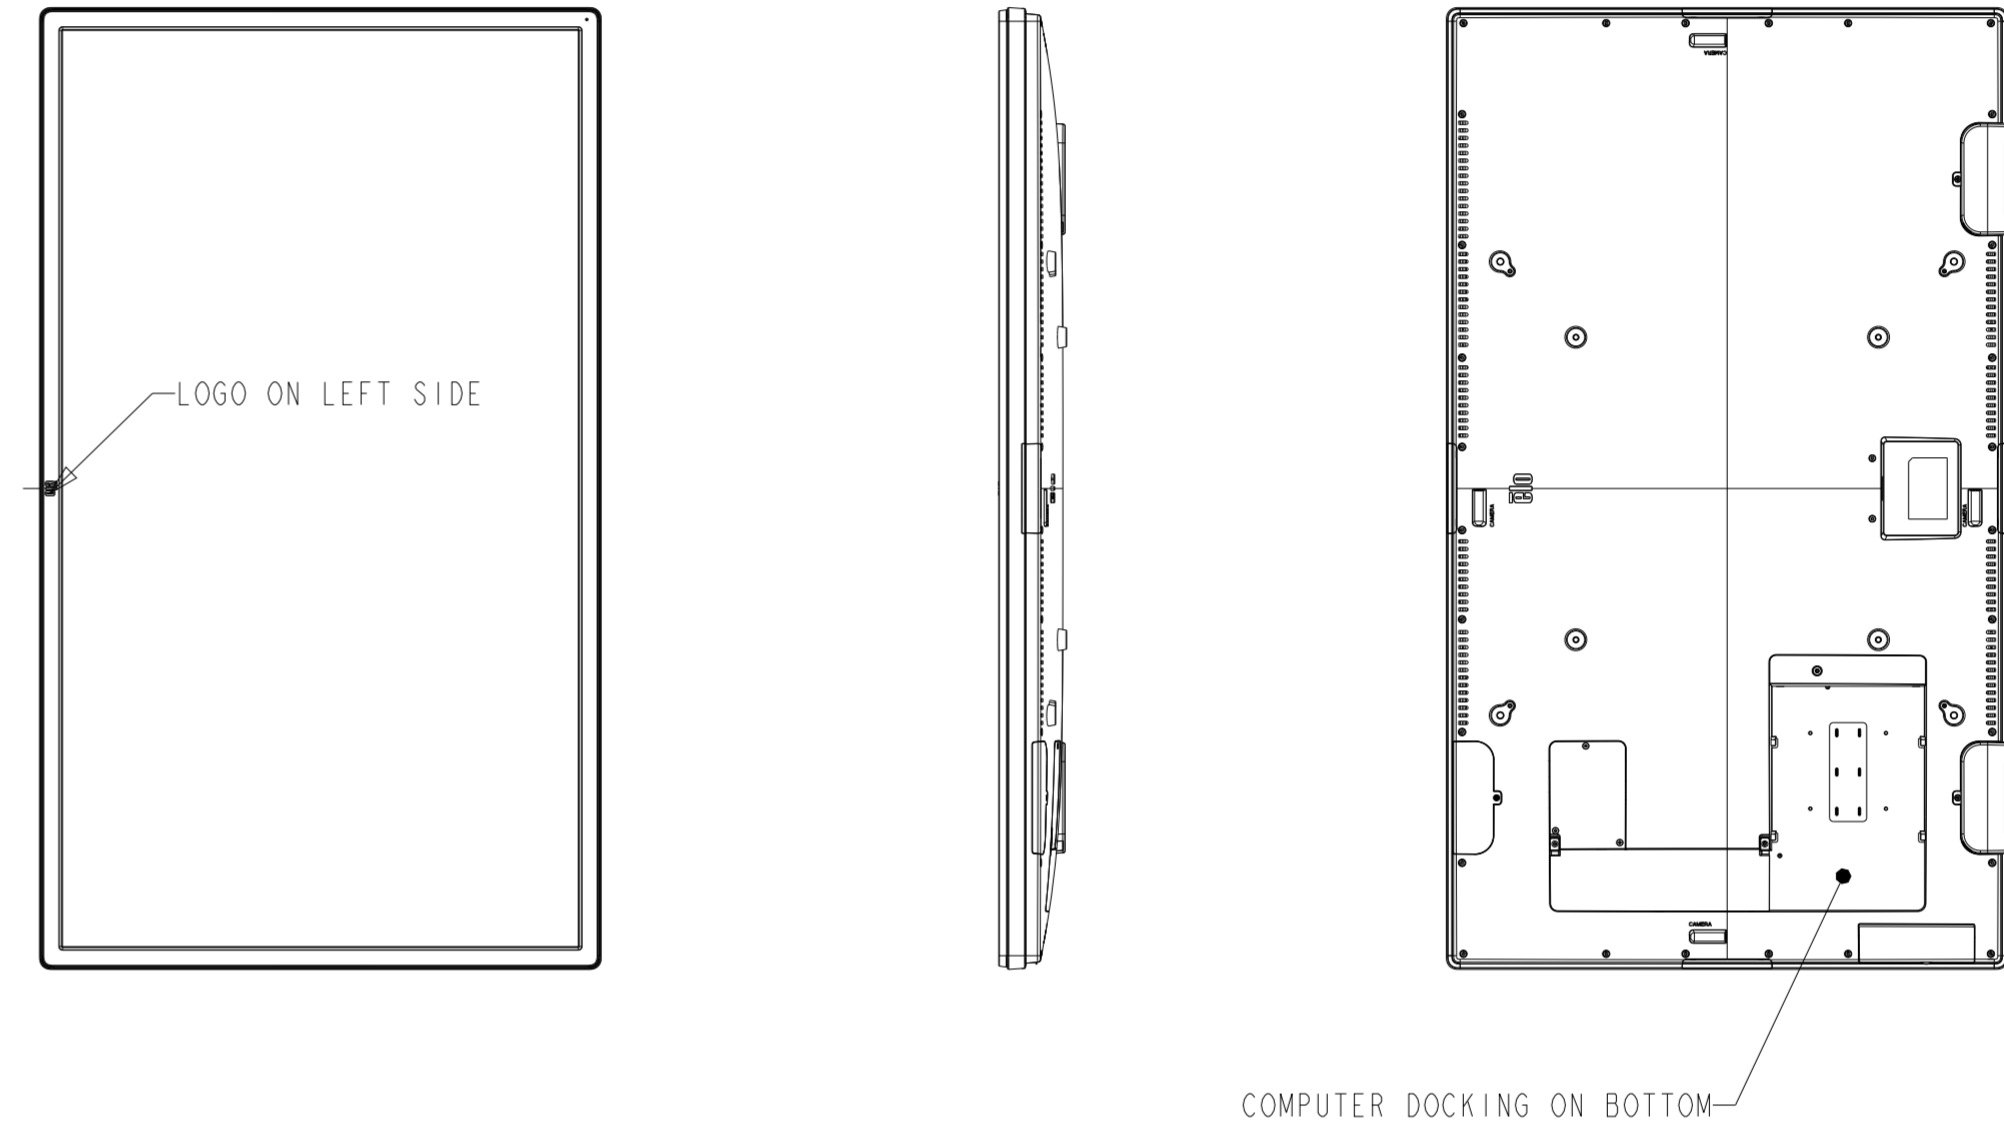

DIMENSIONAL DRAWING: ET5553L

(UNDER HINGED SECURITY COVER)

- HDMI X1
- USB X1
- VIDEO INPUT BUTTON
- TOUCH OSD MENU BUTTON
- POWER BUTTON AND INDICATOR

OPTIONAL COMPUTER MODULE (ECM)

AC INPUT
ELO EDGE CONNECT DOCK, X4
(1 ON EACH SIDE)

DIMENSIONS ARE IN MILLIMETERS

elo
MS602320
DATE: 10/04/2019
REV: A

DIMENSIONAL DRAWING: ET553L

TILT FOR CABLE AND ECM SERVICE
PCAP = 179.9
IR = 189.3

DIMENSIONS ARE IN MILLIMETERS

elo

MS602320

DATE: 10/04/2019

REV: A

LANDSCAPE ORIENTATION

PORTRAIT ORIENTATION
(CLOCKWISE ROTATION)

TILTING REQUIREMENTS