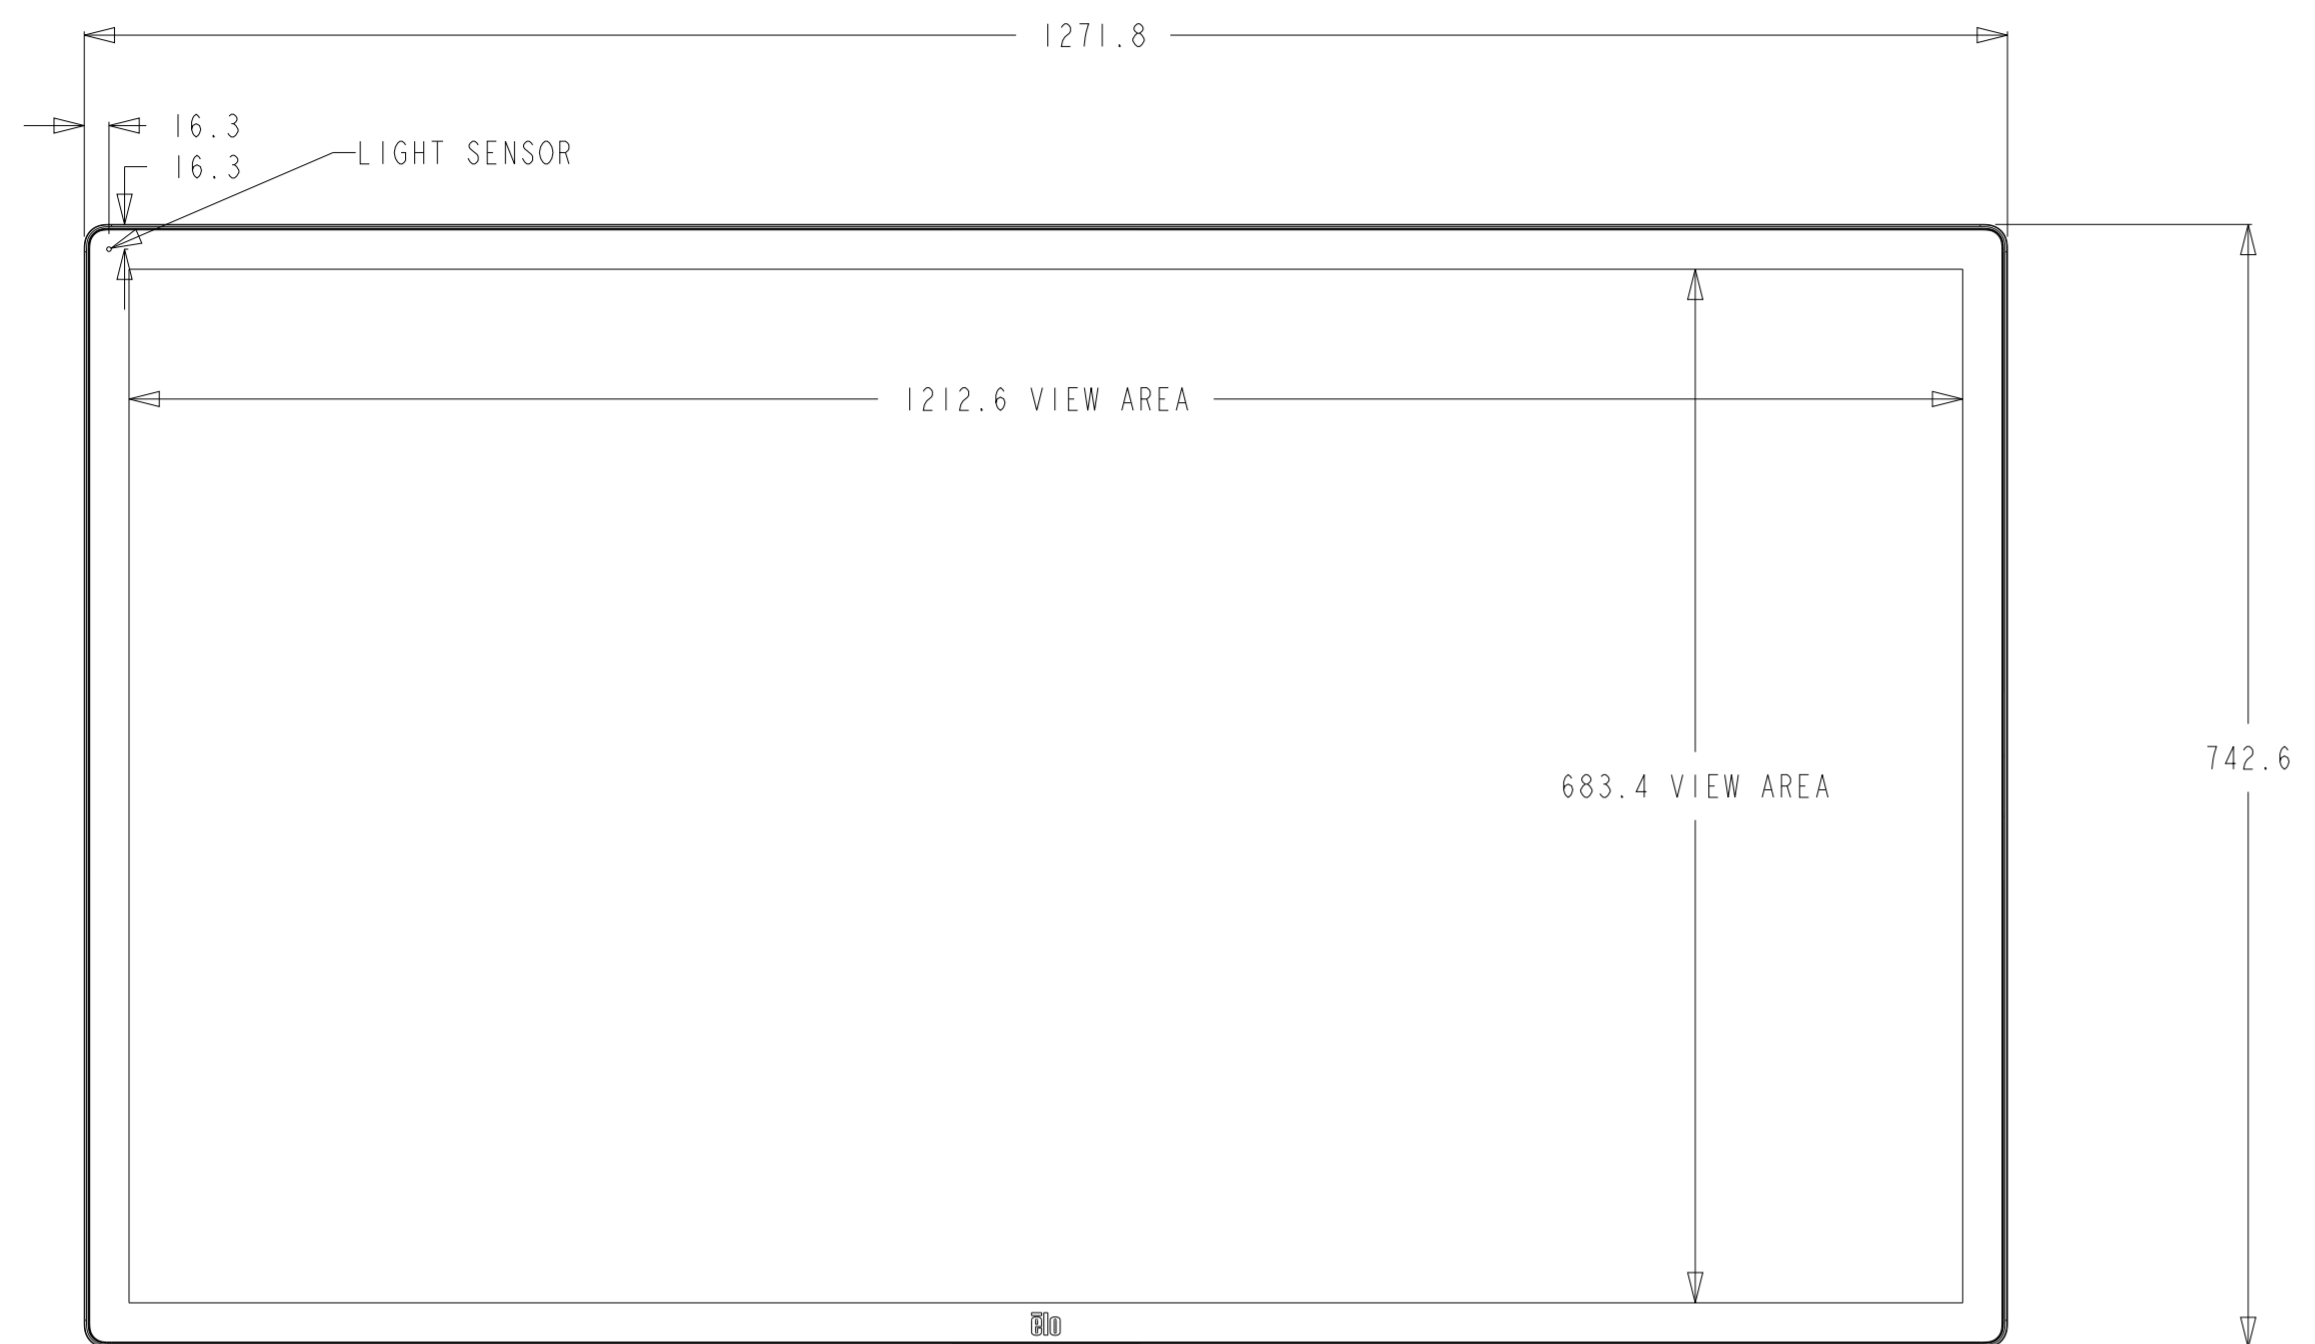

DIMENSIONAL DRAWING: ET5553L

(UNDER HINGED SECURITY COVER)

- HDMI X1
- USB X1
- VIDEO INPUT BUTTON
- TOUCH OSD MENU BUTTON
- POWER BUTTON AND INDICATOR

OPTIONAL COMPUTER MODULE (ECM)

AC INPUT
ELO EDGE CONNECT DOCK, X4
(1 ON EACH SIDE)

DIMENSIONS ARE IN MILLIMETERS

elo
MS602320
DATE: 10/04/2019
REV: A

DIMENSIONAL DRAWING: ET553L

TILT FOR CABLE AND ECM SERVICE
PCAP = 179.9
IR = 189.3

DIMENSIONS ARE IN MILLIMETERS

elo

MS602320

DATE: 10/04/2019

REV: A

LANDSCAPE ORIENTATION

PORTRAIT ORIENTATION
(CLOCKWISE ROTATION)

TILTING REQUIREMENTS