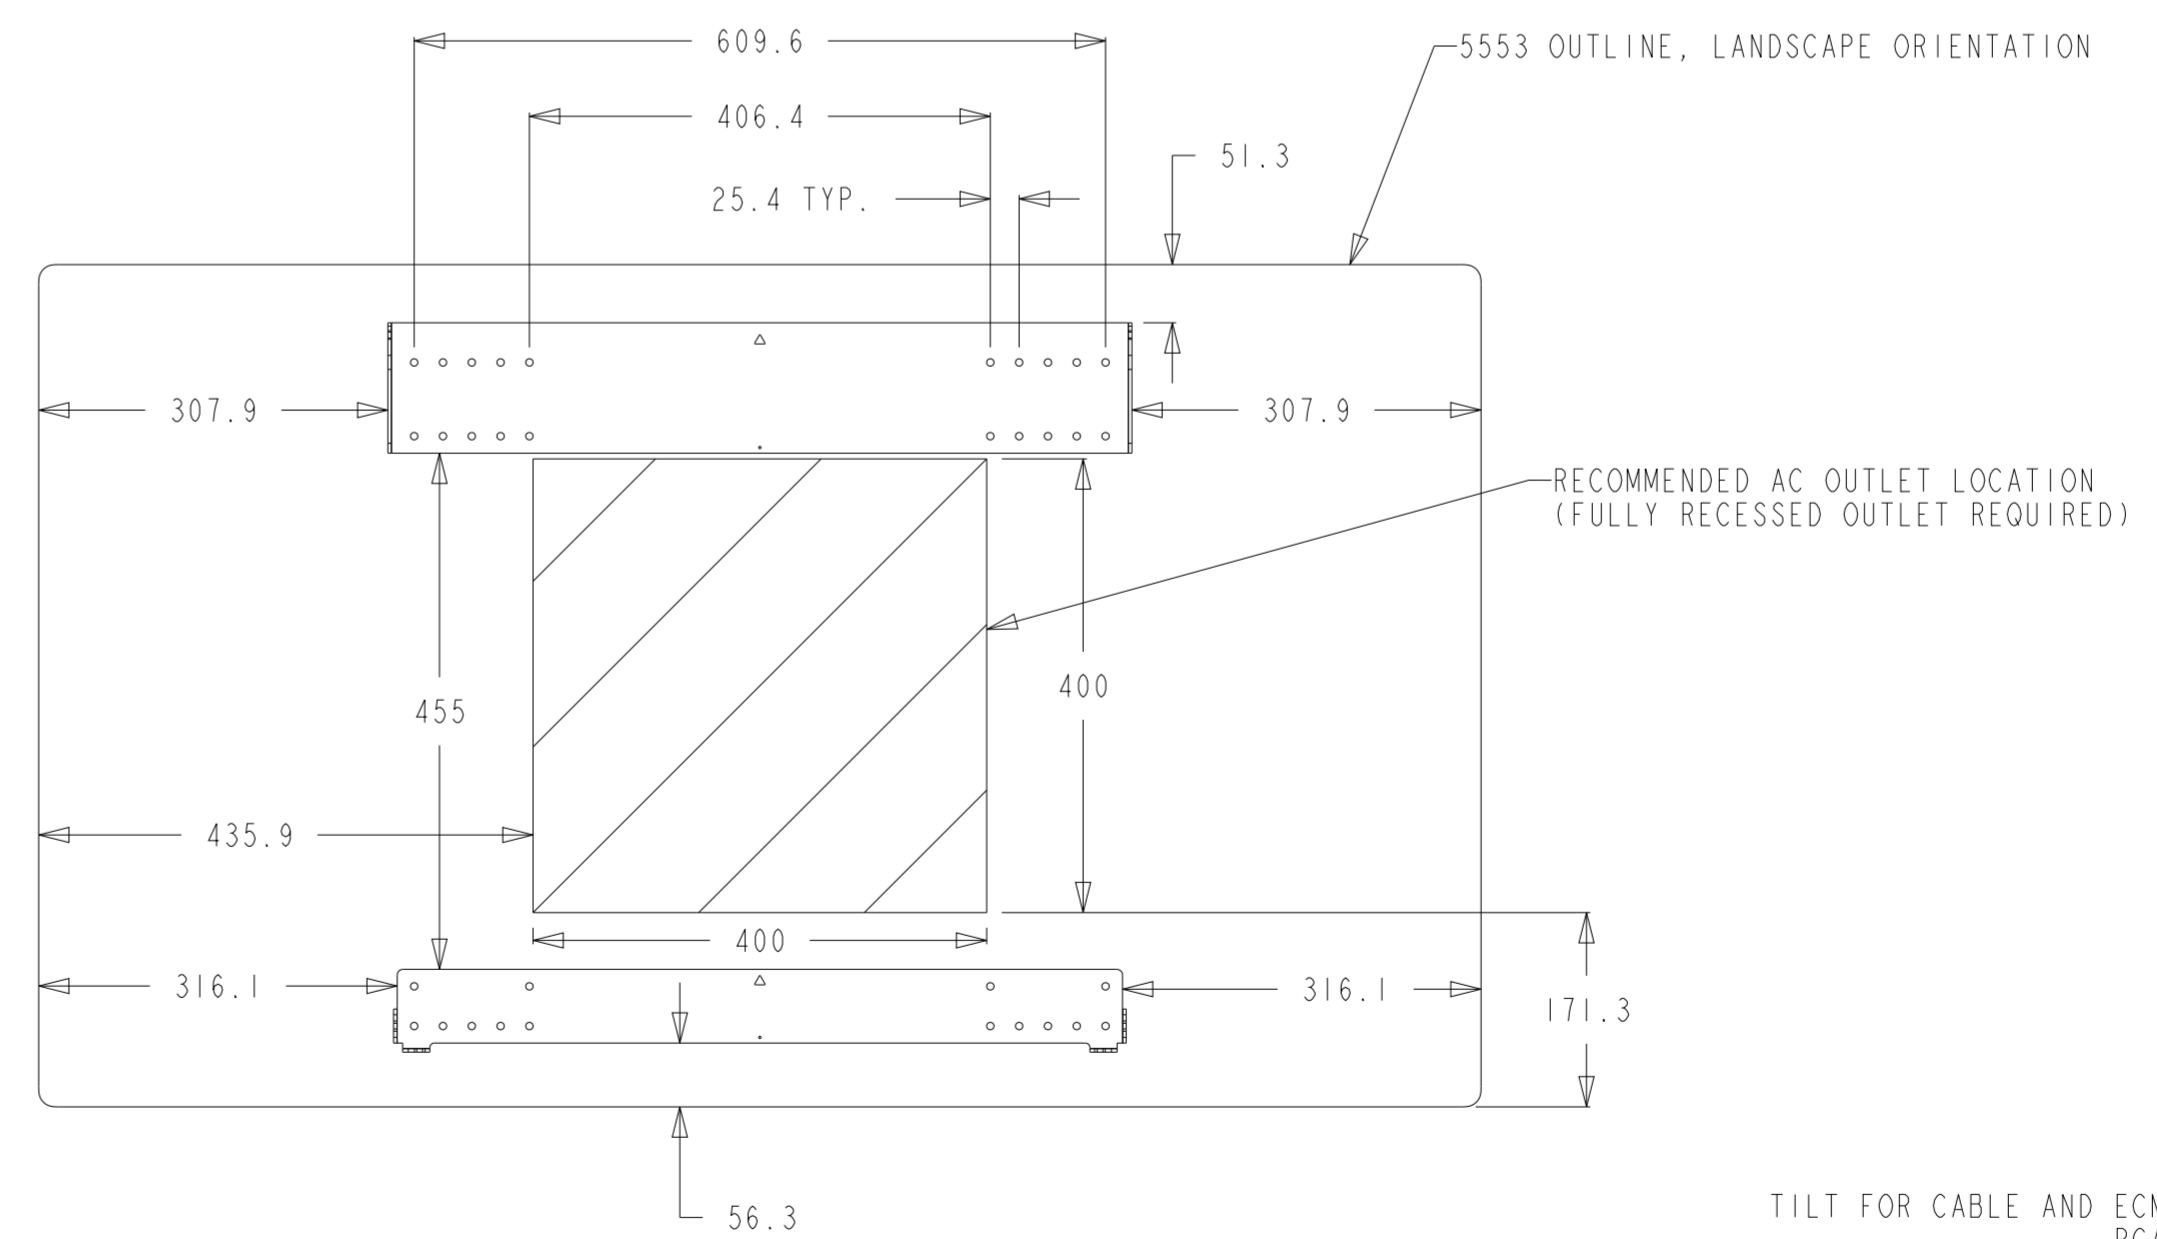

DIMENSIONAL DRAWING: ET5553L

(UNDER HINGED SECURITY COVER)

- HDMI X1
- USB X1
- VIDEO INPUT BUTTON
- TOUCH OSD MENU BUTTON
- POWER BUTTON AND INDICATOR

OPTIONAL COMPUTER MODULE (ECM)

AC INPUT
ELO EDGE CONNECT DOCK, X4
(1 ON EACH SIDE)

DIMENSIONS ARE IN MILLIMETERS

elo
MS602320
DATE: 10/04/2019
REV: A

DIMENSIONAL DRAWING: ET553L

TILT FOR CABLE AND ECM SERVICE
PCAP = 179.9
IR = 189.3

DIMENSIONS ARE IN MILLIMETERS

elo

MS602320

DATE: 10/04/2019

REV: A

LANDSCAPE ORIENTATION

PORTRAIT ORIENTATION
(CLOCKWISE ROTATION)

TILTING REQUIREMENTS