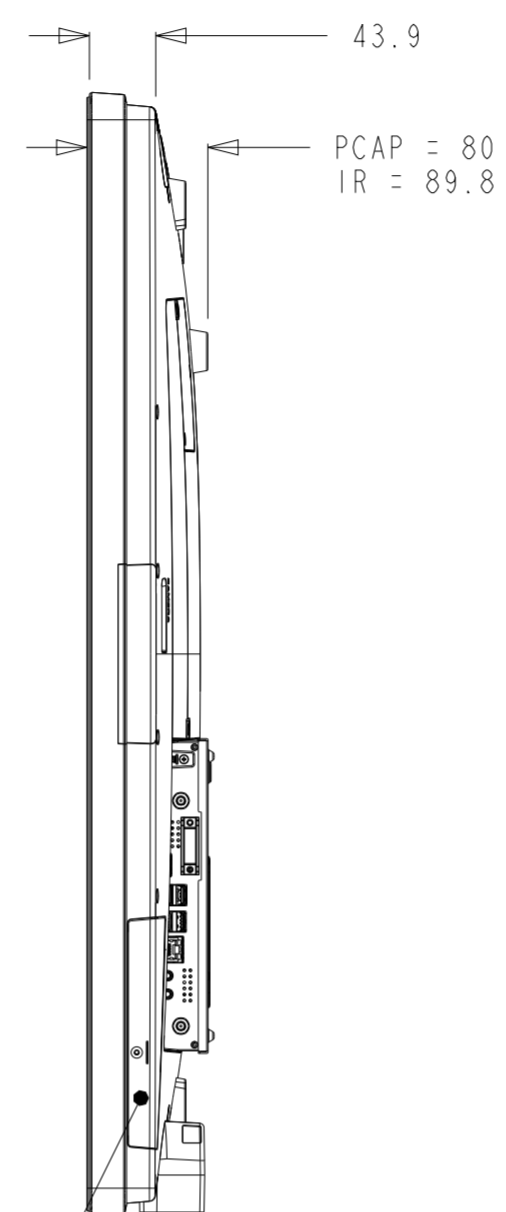

DIMENSIONAL DRAWING: ET5553L

(UNDER HINGED SECURITY COVER)

- HDMI X1
- USB X1
- VIDEO INPUT BUTTON
- TOUCH OSD MENU BUTTON
- POWER BUTTON AND INDICATOR

OPTIONAL COMPUTER MODULE (ECM)

AC INPUT
ELO EDGE CONNECT DOCK, X4
(1 ON EACH SIDE)

DIMENSIONS ARE IN MILLIMETERS

elo
MS602320
DATE: 10/04/2019
REV: A

DIMENSIONAL DRAWING: ET553L

TILT FOR CABLE AND ECM SERVICE
PCAP = 179.9
IR = 189.3

DIMENSIONS ARE IN MILLIMETERS

elo

MS602320

DATE: 10/04/2019

REV: A

LANDSCAPE ORIENTATION

PORTRAIT ORIENTATION
(CLOCKWISE ROTATION)

TILTING REQUIREMENTS