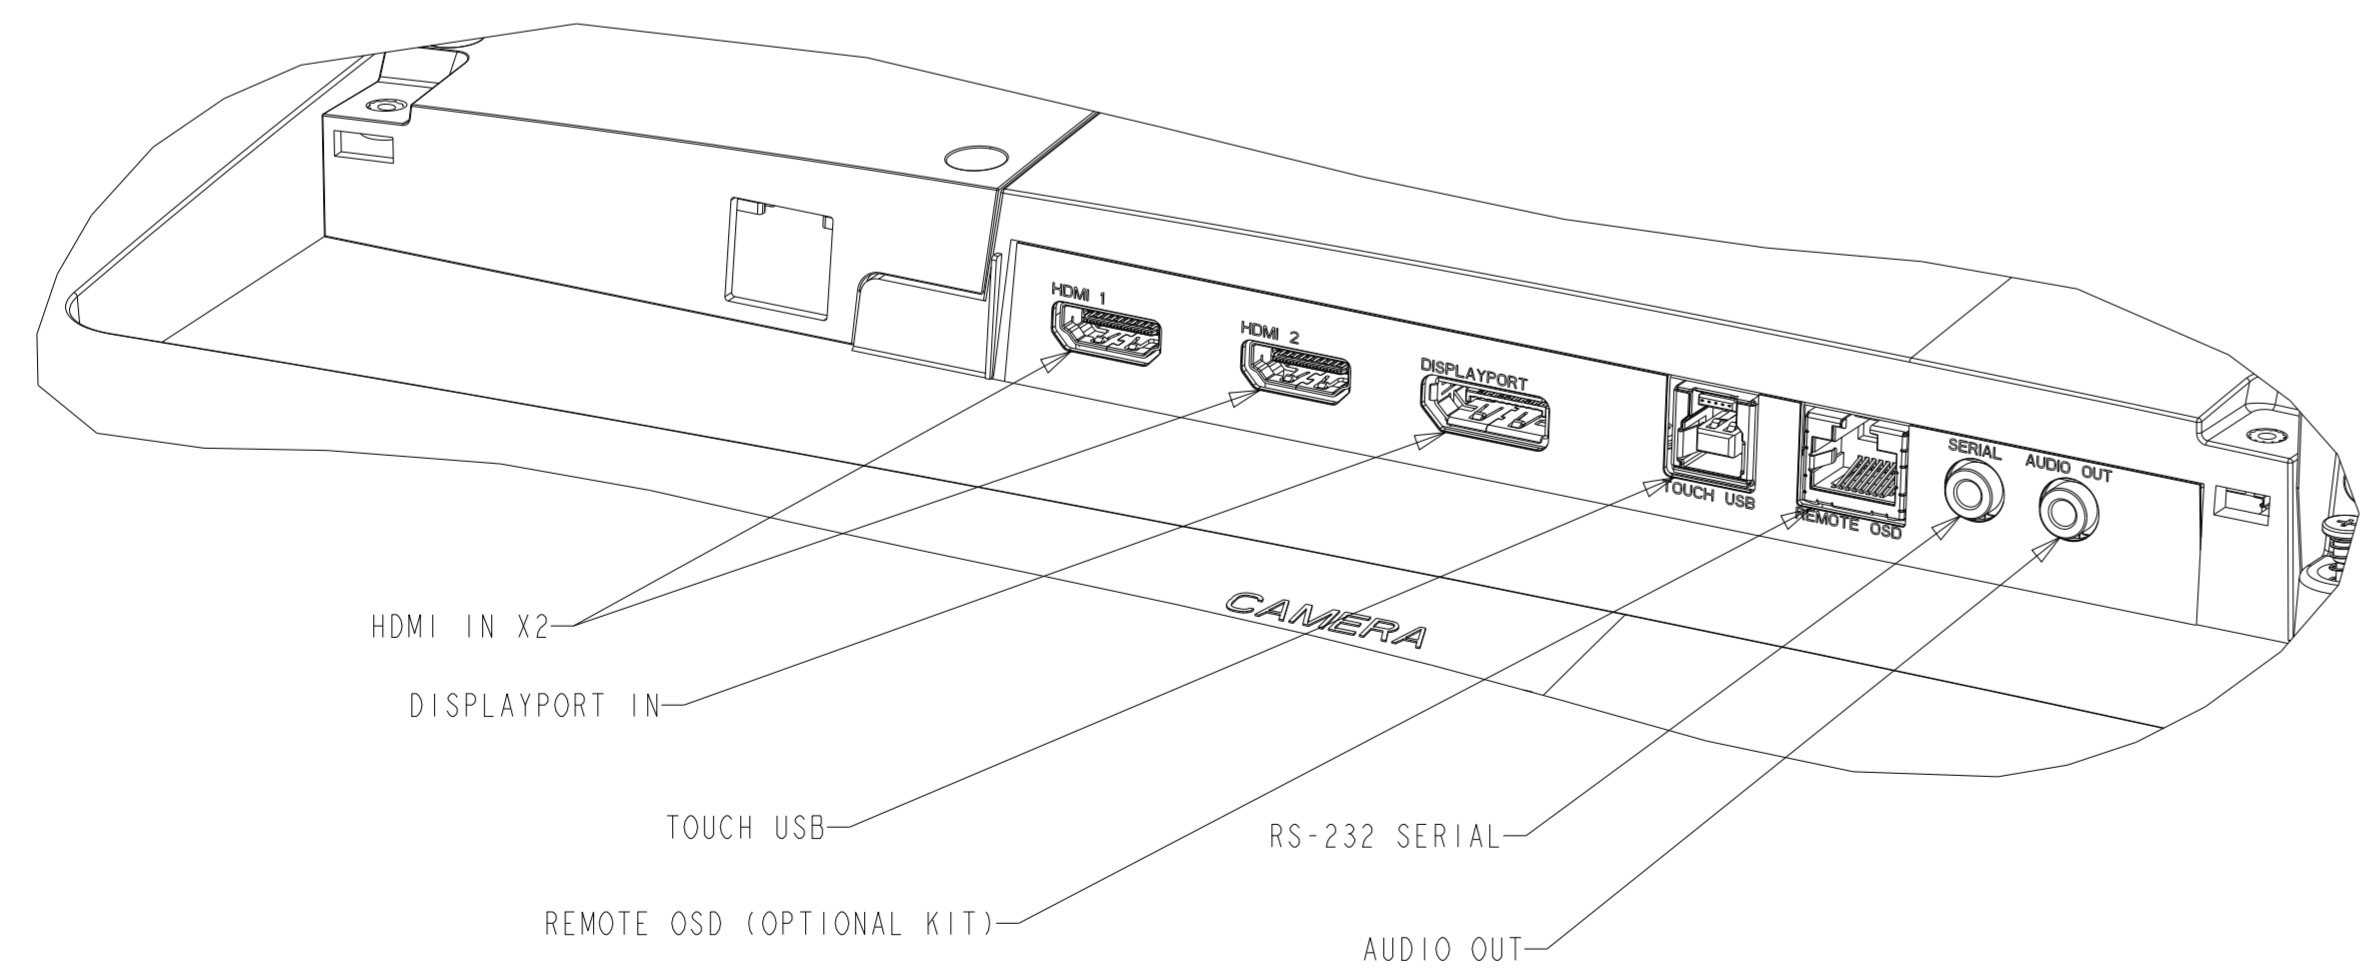

DIMENSIONAL DRAWING: ET5553L

(UNDER HINGED SECURITY COVER)

- HDMI X1
- USB X1
- VIDEO INPUT BUTTON
- TOUCH OSD MENU BUTTON
- POWER BUTTON AND INDICATOR

OPTIONAL COMPUTER MODULE (ECM)

AC INPUT
ELO EDGE CONNECT DOCK, X4
(1 ON EACH SIDE)

DIMENSIONS ARE IN MILLIMETERS

elo
MS602320
DATE: 10/04/2019
REV: A

DIMENSIONAL DRAWING: ET553L

TILT FOR CABLE AND ECM SERVICE
PCAP = 179.9
IR = 189.3

DIMENSIONS ARE IN MILLIMETERS

elo

MS602320

DATE: 10/04/2019

REV: A

LANDSCAPE ORIENTATION

PORTRAIT ORIENTATION
(CLOCKWISE ROTATION)

TILTING REQUIREMENTS