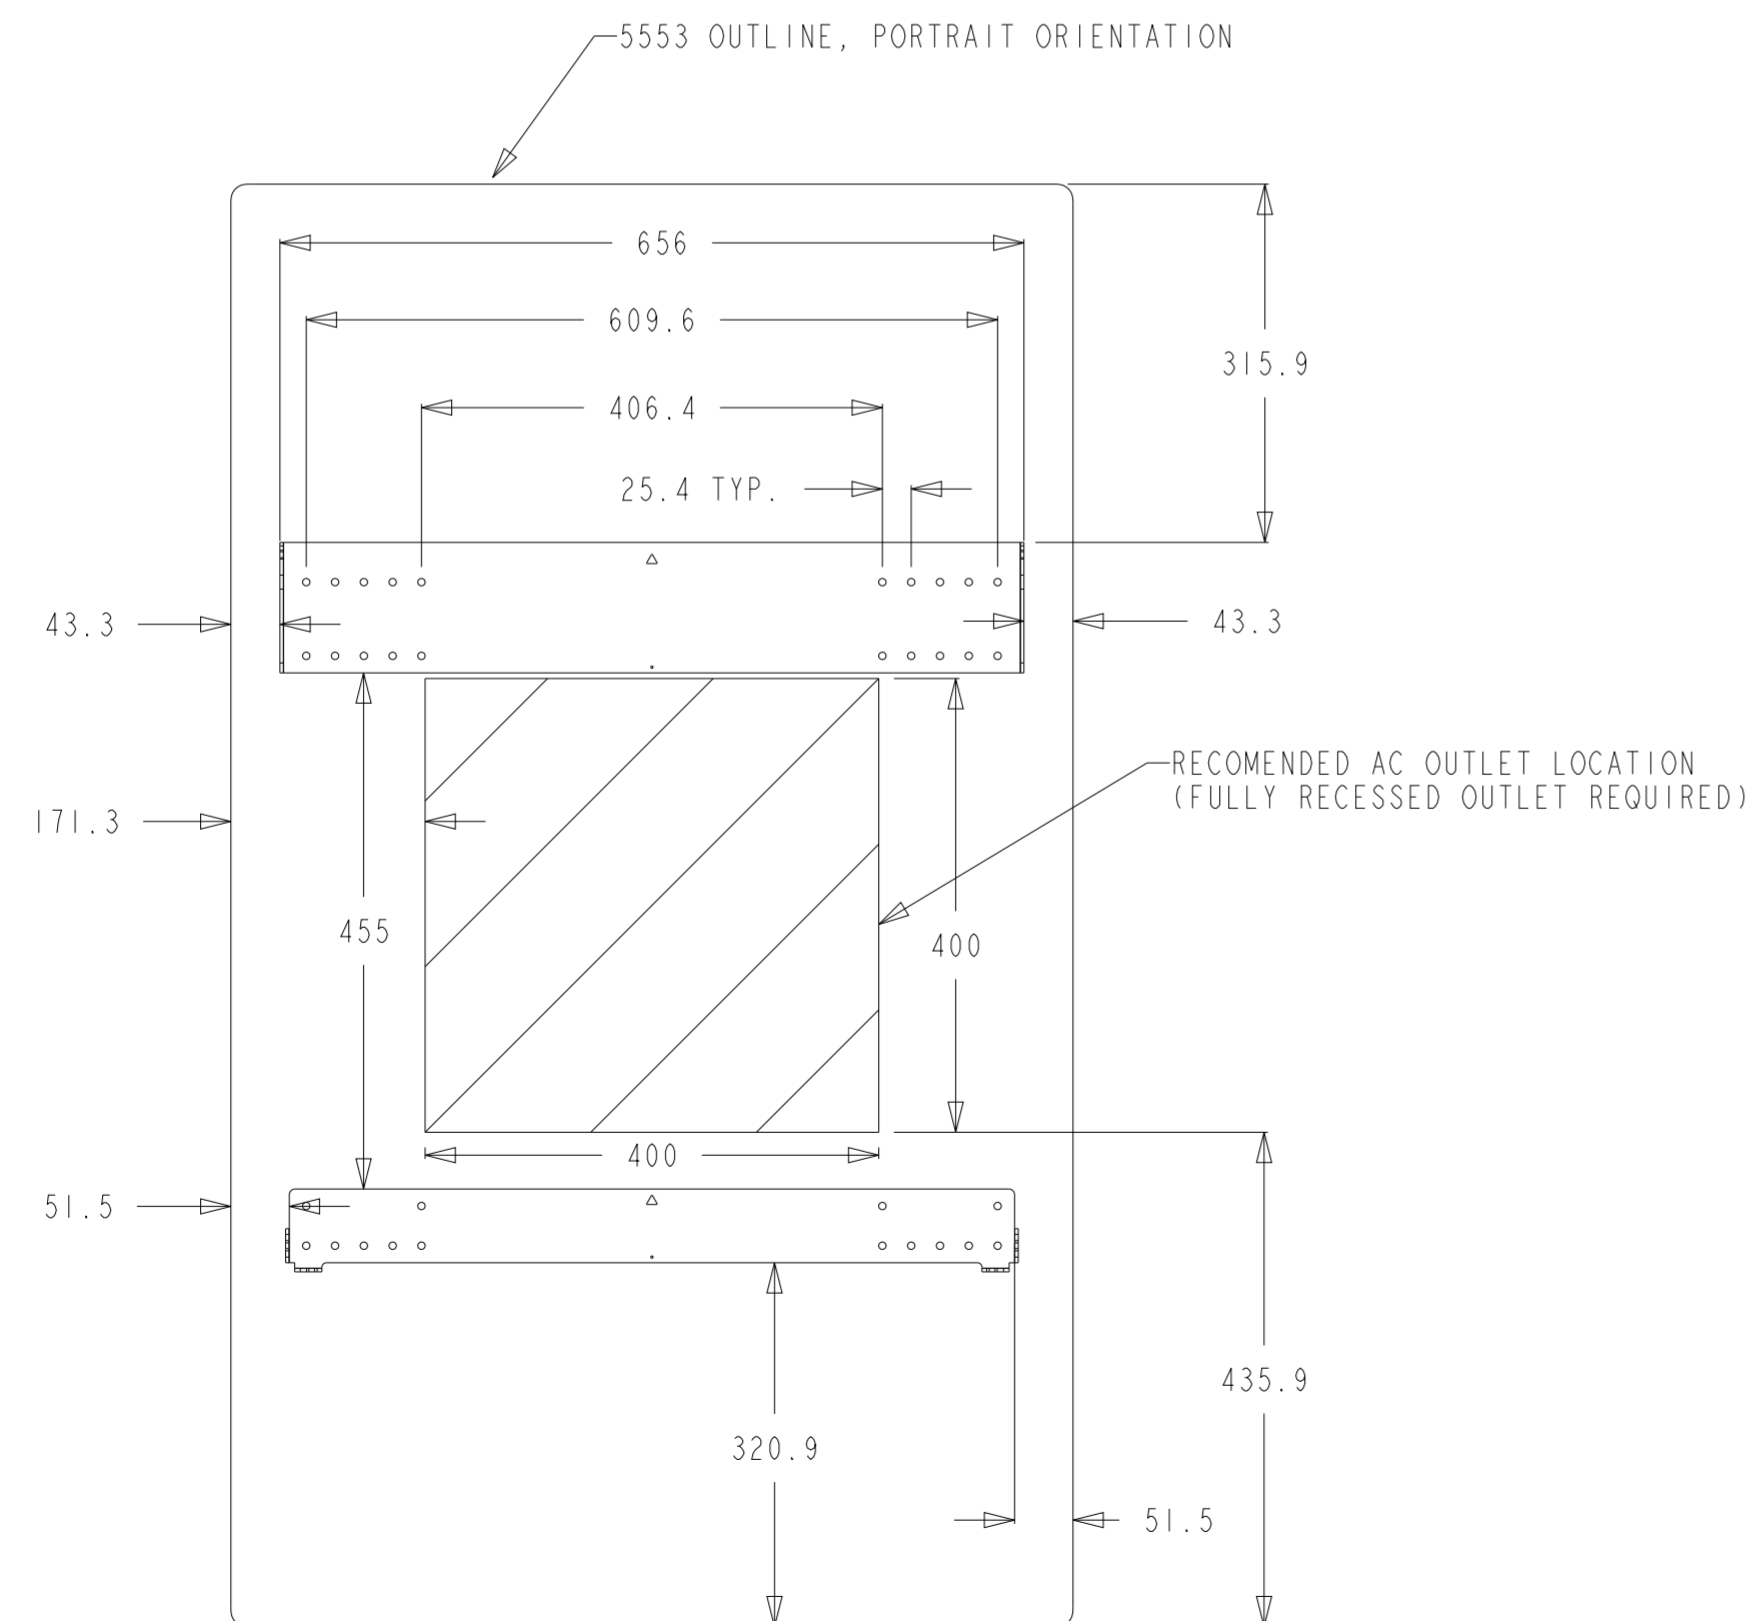

DIMENSIONAL DRAWING: ET5553L

(UNDER HINGED SECURITY COVER)

- HDMI X1
- USB X1
- VIDEO INPUT BUTTON
- TOUCH OSD MENU BUTTON
- POWER BUTTON AND INDICATOR

OPTIONAL COMPUTER MODULE (ECM)

AC INPUT
ELO EDGE CONNECT DOCK, X4
(1 ON EACH SIDE)

DIMENSIONS ARE IN MILLIMETERS

elo
MS602320
DATE: 10/04/2019
REV: A

DIMENSIONAL DRAWING: ET553L

TILT FOR CABLE AND ECM SERVICE
PCAP = 179.9
IR = 189.3

DIMENSIONS ARE IN MILLIMETERS

elo

MS602320

DATE: 10/04/2019

REV: A

LANDSCAPE ORIENTATION

PORTRAIT ORIENTATION
(CLOCKWISE ROTATION)

TILTING REQUIREMENTS