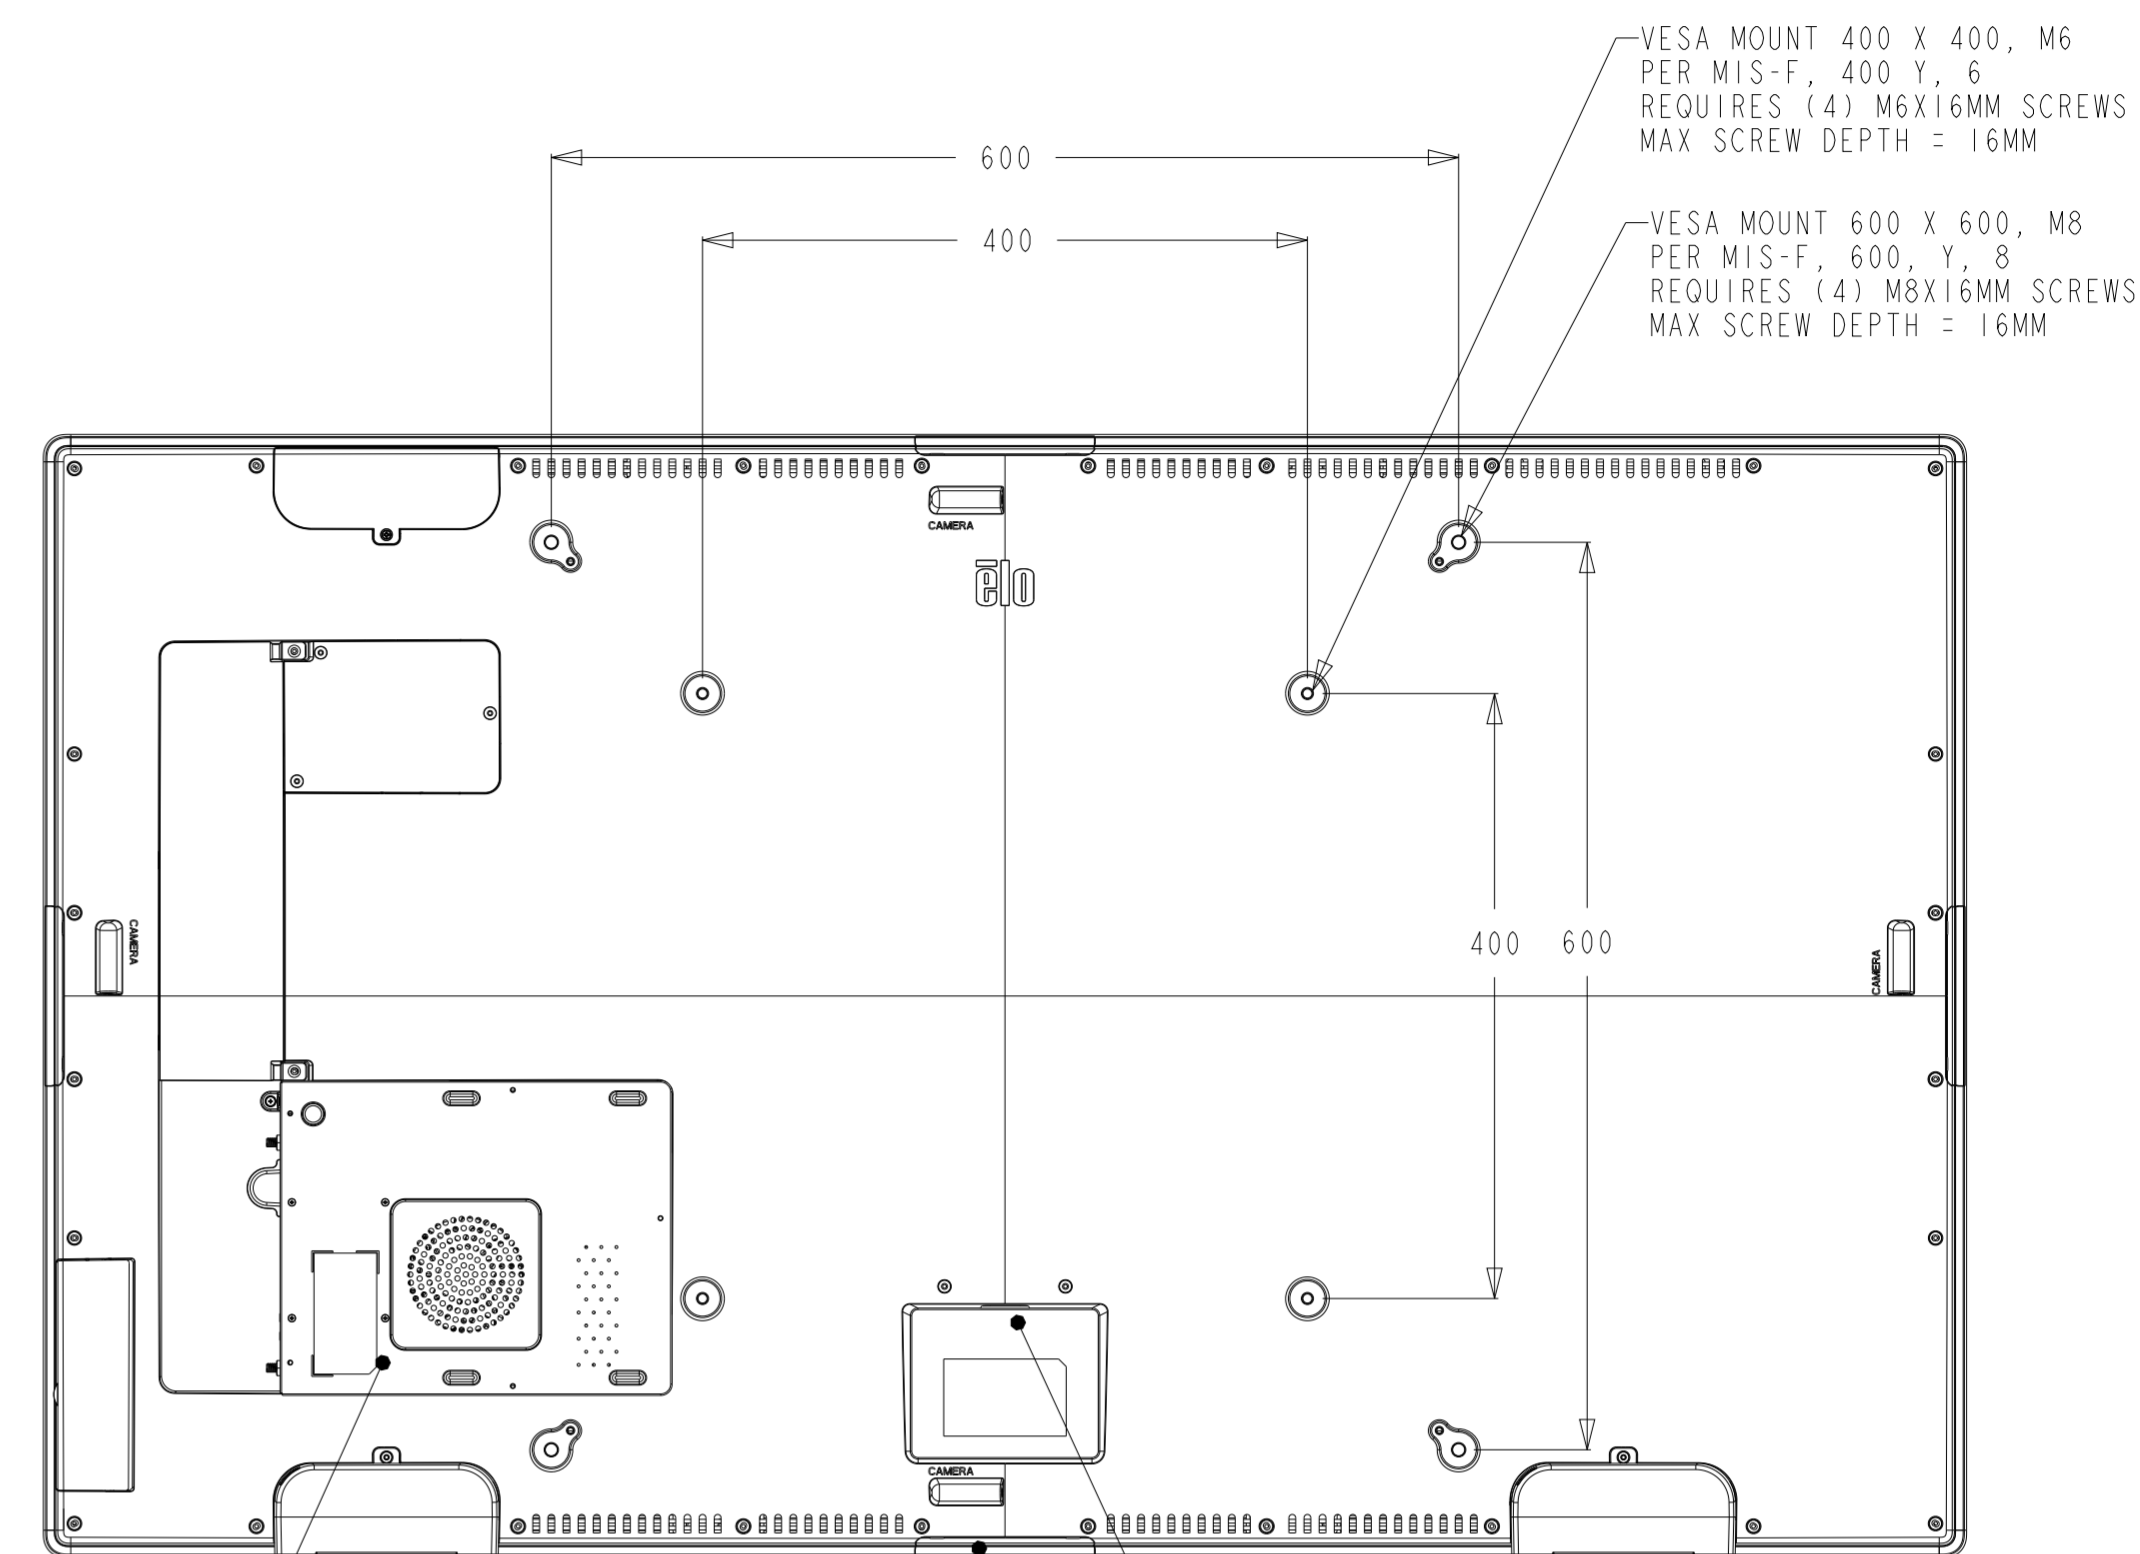

DIMENSIONAL DRAWING: ET5553L

(UNDER HINGED SECURITY COVER)

- HDMI X1
- USB X1
- VIDEO INPUT BUTTON
- TOUCH OSD MENU BUTTON
- POWER BUTTON AND INDICATOR

OPTIONAL COMPUTER MODULE (ECM)

AC INPUT
ELO EDGE CONNECT DOCK, X4
(1 ON EACH SIDE)

DIMENSIONS ARE IN MILLIMETERS

elo
MS602320
DATE: 10/04/2019
REV: A

DIMENSIONAL DRAWING: ET553L

TILT FOR CABLE AND ECM SERVICE
PCAP = 179.9
IR = 189.3

DIMENSIONS ARE IN MILLIMETERS

elo

MS602320

DATE: 10/04/2019

REV: A

LANDSCAPE ORIENTATION

PORTRAIT ORIENTATION
(CLOCKWISE ROTATION)

TILTING REQUIREMENTS