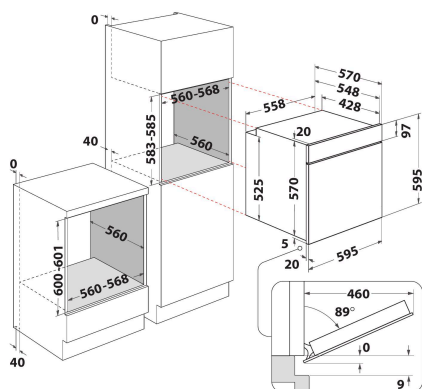

IFWS 4841 JH BL

12NC: F159754

GTIN (EAN) code: 8050147597545

Indesit
Life proof.

MAIN FEATURES

Product group	Oven
Commercial code	IFWS 4841 JH BL
Main colour of product	Черен
Construction type	Built-in
Type of control	Electronic
Type of control settings	-
Are any hobs controls integrated?	No
Which kind of hobs can be controlled?	-
Automatic programmes	Yes
Current (A)	13
Voltage (V)	220-240
Frequency (Hz)	50/60
Length of Electrical Supply Cord (cm)	100
Plug type	No
Depth with open door 90 degree (mm)	-
Height of the product	595
Width of the product	595
Depth of the product	551
Minimum niche height	0
Minimum niche width	0
Niche depth	0
Net weight (kg)	26.9
Usable volume (of cavity)	71
Integrated Cleaning system	Hydrolytic
Grids of the cavity	1
Trays	2

TECHNICAL FEATURES

Timer	Yes
Time control	Electronic
Time-setting options	Stop
Safety device	-
Interior light	Yes
Number of interior lights of the cavity	1
Position of interior lights of the cavity	Front left
Oven guides of the cavity	Grids
Probe of the cavity	No