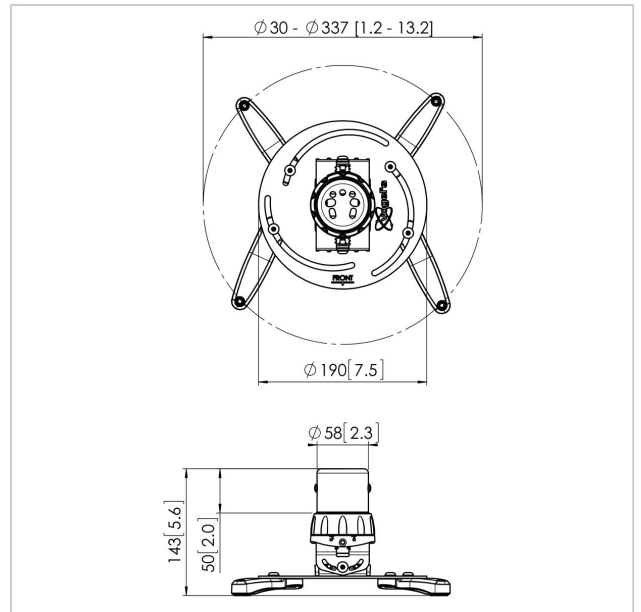

The PPC 1500 projector mount is specially designed for the new generation projectors up to 20 kg. This projector interface is equipped with a unique fine tune adjustability for precise alignment with the projection surface. Once aligned, the projector stays in position.

The height adjustable projector ceiling mount kits can be used when the height of the ceiling is not known or when flexibility is wanted. These mounts come in 3 lengths offering variable height adjustment from 400 to 1350 mm. The Cable Inlay System runs the full length of the pole and even allows for cable routing after installation. The offers sufficient space for all cables required and enables you to hide all the cables in a matter of seconds.

PPC 1500 Projector ceiling mount silver

www.vogels.com

VOGEL'S HOLDING BV 2019 (c) All rights reserved.
Subject to printing errors, technical and price amendments.
Date:2020-09-29

Specifications

Product type number	PPC 1500
Article number (SKU)	7015014
Colour	Silver
EAN single box	8712285325069
TÜV certified	Yes
Tilt	Tilt up to 15°
Turn	Up to 360°
Guarantee	5 years
Max. weight load (kg)	20
Fischer inside	Yes
Max. distance to ceiling (mm)	124
Min. distance to ceiling (mm)	124
Range (diameter)	30 - 337 mm
Roll	15