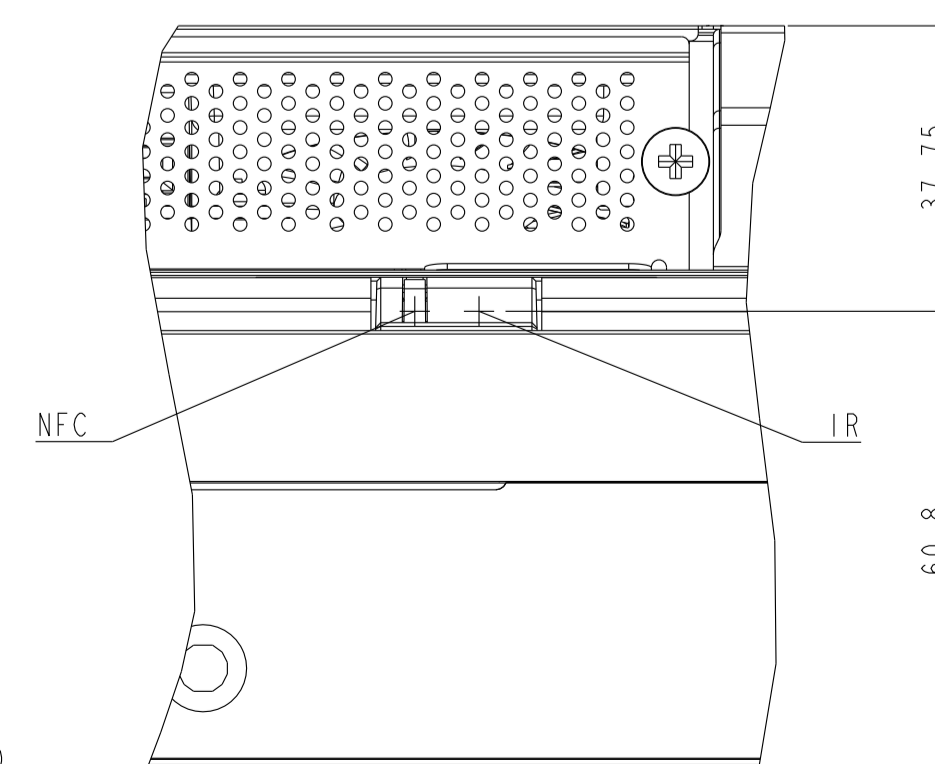

UN552S_OUTLINE

The center of gravity: It is within 10mm from active center.

DETAIL A
SCALE (1/1)

UNIT	mm
SCALE	1/5
MODEL	UN552S
NEC Display Solutions 2018/11/15	