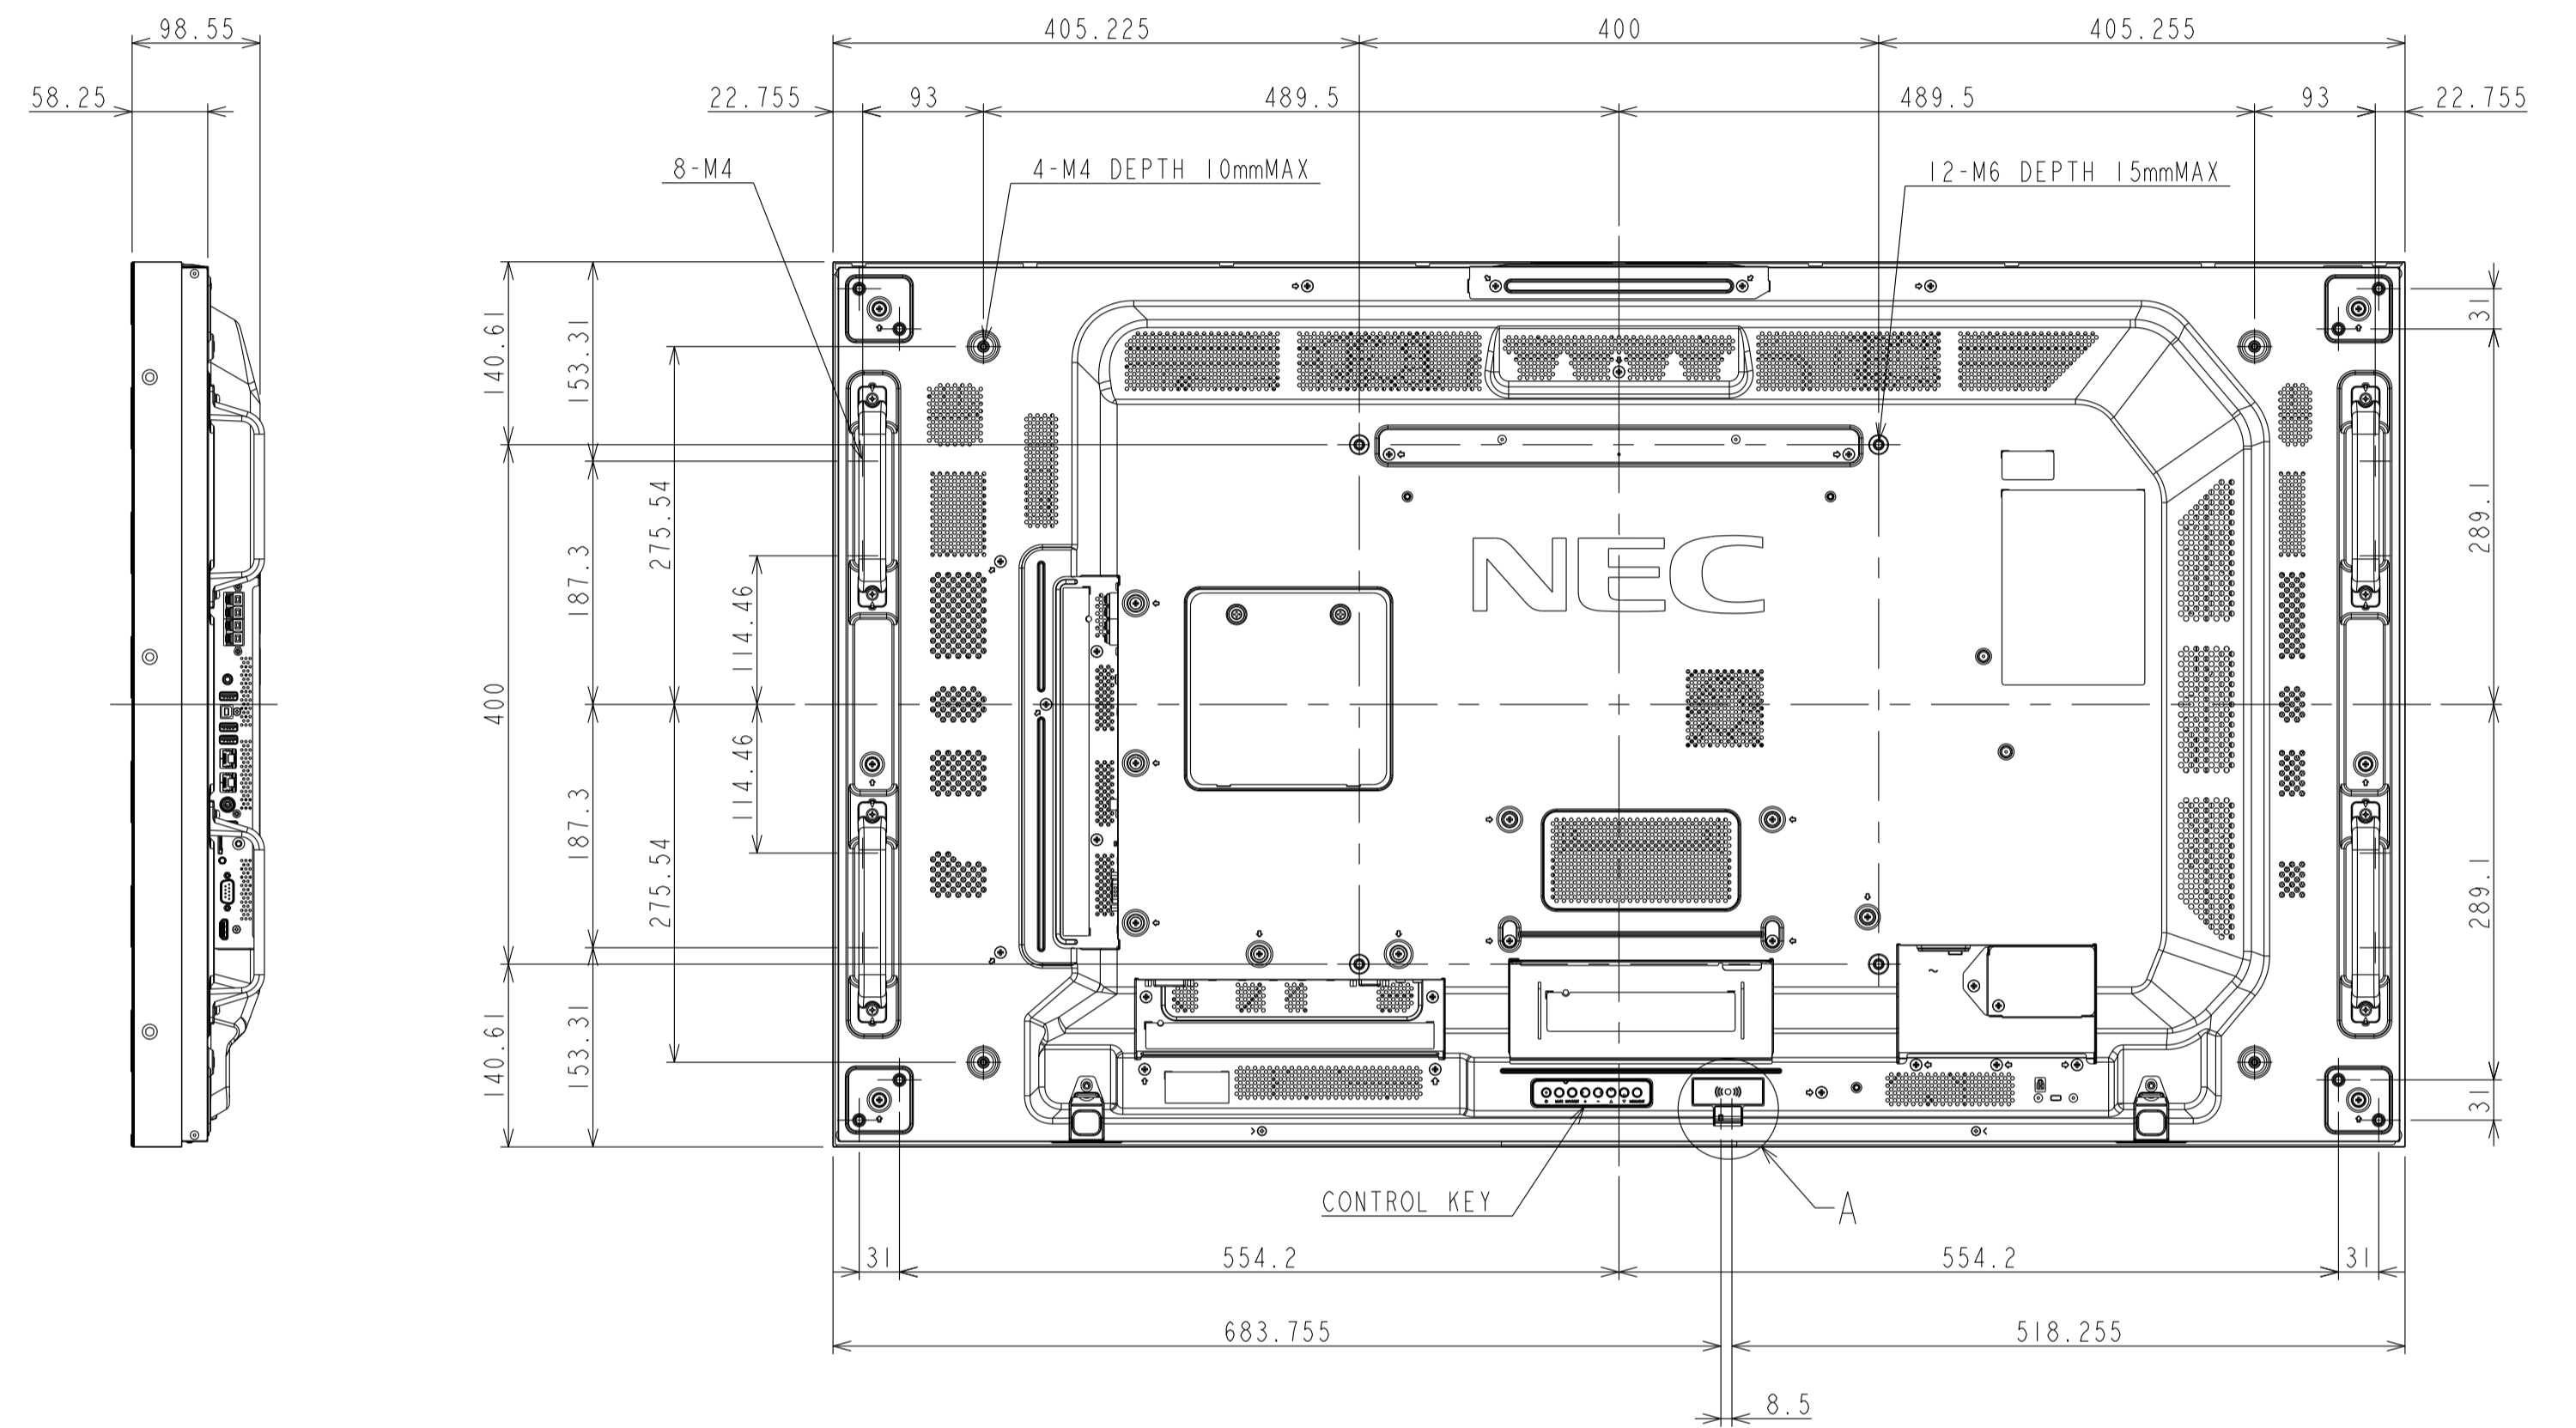

UN552S_OUTLINE

The center of gravity: It is within 10mm from active center.

DETAIL A
SCALE (1/1)

UNIT	mm
SCALE	1/5
MODEL	UN552S
NEC Display Solutions 2018/11/15	