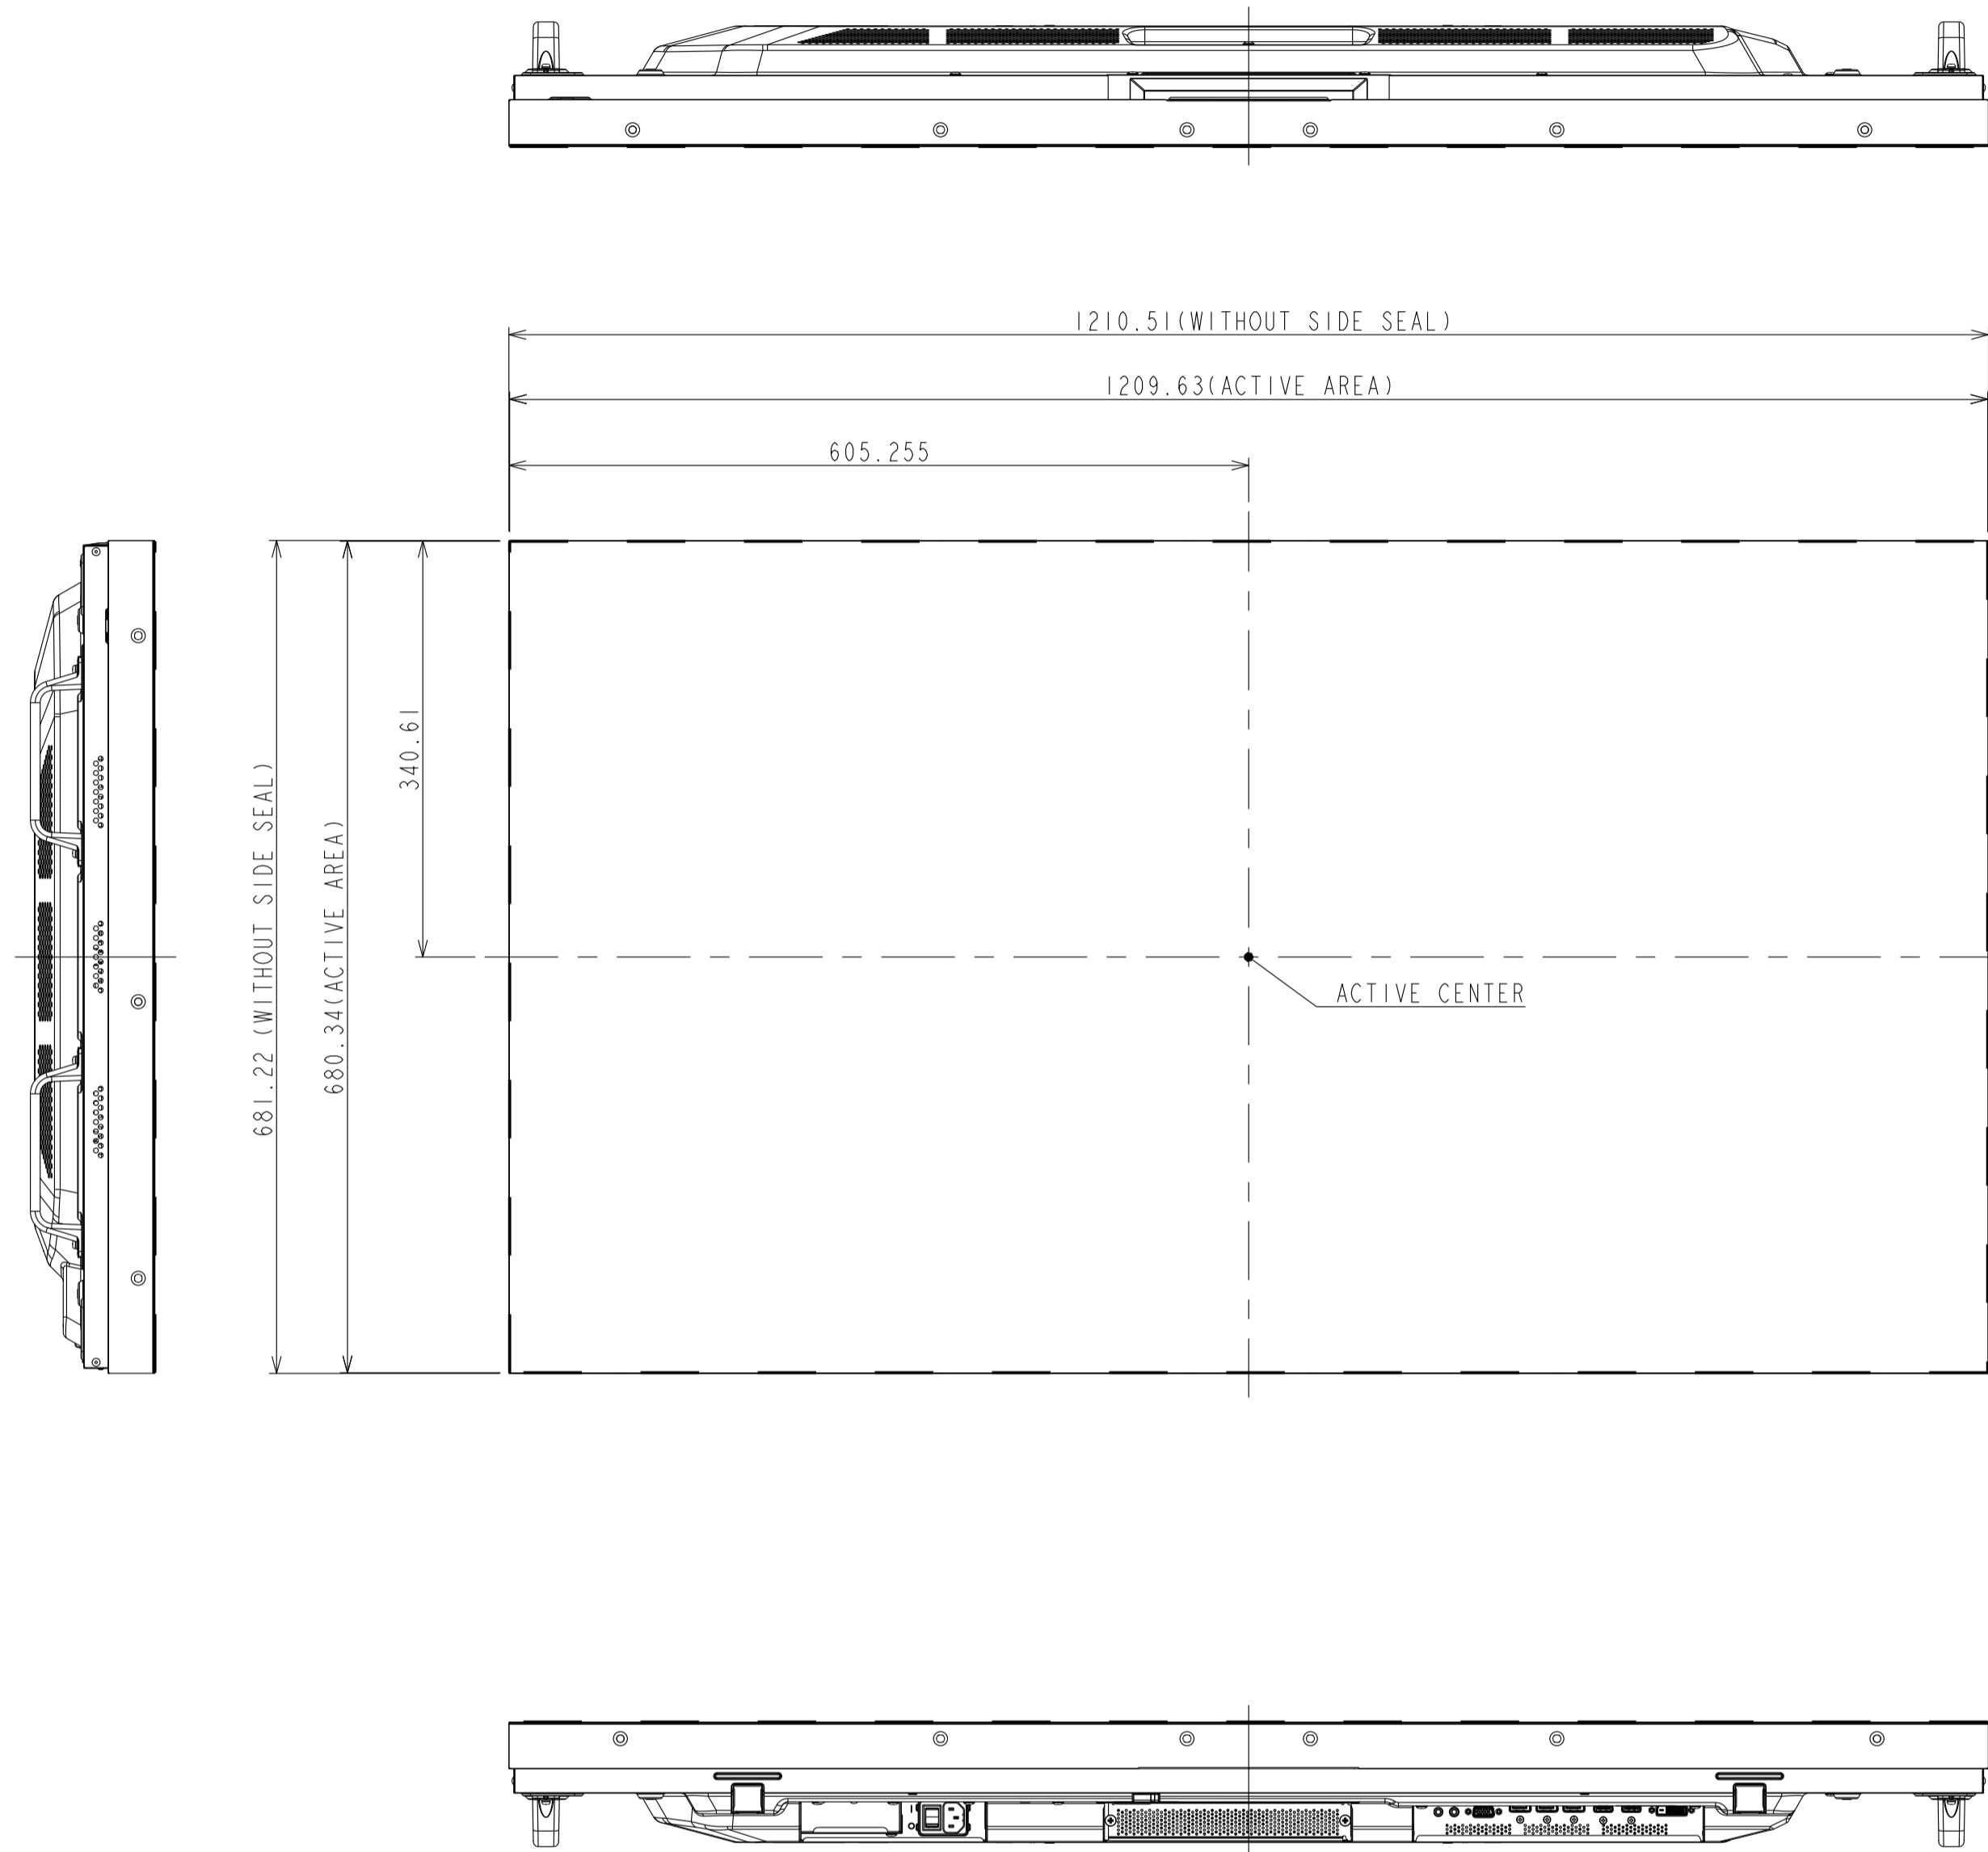

UN552S_OUTLINE

The center of gravity: It is within 10mm from active center.

DETAIL A
SCALE (1/1)

UNIT	mm
SCALE	1/5
MODEL	UN552S
NEC Display Solutions 2018/11/15	