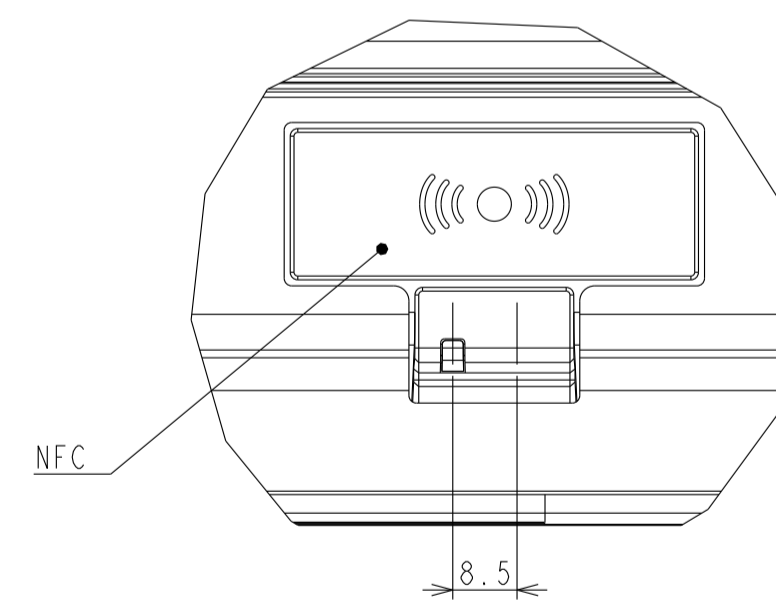

UN552S_OUTLINE

The center of gravity: It is within 10mm from active center.

DETAIL A
SCALE (1/1)

UNIT	mm
SCALE	1/5
MODEL	UN552S
NEC Display Solutions 2018/11/15	