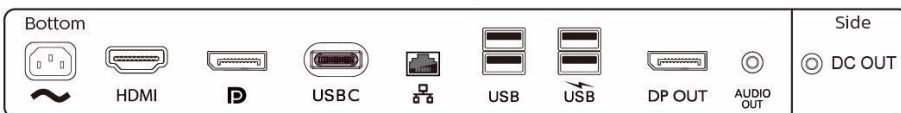

Dimensions

- Product with stand (max height): 541 x 527 x 257 mm
- Product without stand (mm): 541 x 332 x 57 mm
- Packaging in mm (W x H x D): 603 x 492 x 224 mm

Weight

- Product with stand (kg): 6.30 kg
- Product without stand (kg): 3.87 kg
- Product with packaging (kg): 8.99 kg

Operating conditions

- Temperature range (operation): 0°C to 40°C °C
- Temperature range (storage): -20°C to 60°C °C
- Relative humidity: 20%-80 %
- Altitude: Operation: +12,000 ft (3658 m), Non-operation: +40,000 ft (12,192 m)
- MTBF (demonstrated): 70,000 hrs (excluded backlight)

Sustainability

- Environmental and energy: PowerSensor, EnergyStar 7.0, EPEAT*, TCO edge, RoHS, WEEE
- Recyclable packaging material: 100 %
- Post-consumer recycled plastic: 85%
- Specific Substances: PVC/BFR free housing, Mercury free, Lead free

Compliance and standards

- Regulatory Approvals: CE Mark, FCC Class B, SEMKO, cETLus, CU-EAC, TUV Ergo, TUV/GS, EPA, UKRAINIAN, ICES-003, CB, KUCAS, SASO

Cabinet

- Front bezel: Black
- Rear cover: Black
- Foot: Black
- Finish: Texture

What's in the box?

- Monitor with stand
- Cables: HDMI cable, DP cable, USB-C to C/A cable, DC out cable, Power cable
- User Documentation

Issue date 2019-06-14

Version: 3.0.2

12 NC: 8670 001 57925
EAN: 87 12581 75672 7

© 2019 Koninklijke Philips N.V.
All Rights reserved.

Specifications are subject to change without notice.
Trademarks are the property of Koninklijke Philips N.V.
or their respective owners.

www.philips.com

* "IPS" word mark / trademark and related patents on technologies belong to their respective owners.

* The maximum resolution works for either HDMI, DP or USB-C input.

* Response time value equal to SmartResponse

* NTSC Area based on CIE 1976

* sRGB Area based on CIE 1931

* For Video transmission via USB-C, your Notebook/device must support USB-C DP Alt mode

* For USB-C power and charging function, your Notebook/device must support USB-C standard Power Delivery specifications. Please check with your Notebook user manual or manufacturer for more details.

* Activities such as screen sharing and online streaming over the Internet can impact your network performance. Your hardware and network bandwidth will determine the overall audio and video quality.

* DC power out function only supports Intel NUC with 19 V, max 65 W. Only one PC or notebook should be connected to either USB-C or DC out port for power passthrough function.

* The EPEAT rating is valid only where Philips registers the product. Please visit www.epeat.net for the registration status in your country.

* The monitor may look different from feature images.