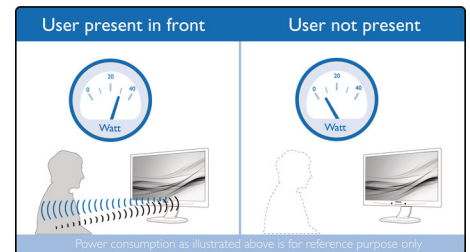

PowerSensor

PowerSensor is a built-in 'people sensor' that transmits and receives harmless infrared signals to determine if the user is present and then automatically reduces monitor brightness when then user steps away from the desk, cutting energy costs by up to 80 percent and prolonging monitor life