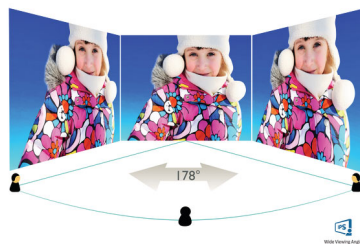

IPS technology

IPS displays use advanced technology that gives you extra-wide viewing angles of 178/178

degrees, making it possible to view the display from almost any angle — even in 90-degree Pivot mode! Unlike standard TN panels, IPS displays gives you remarkably crisp images with vivid colours, making it ideal not only for Photos, films and web browsing, but also for professional applications that demand colour accuracy and consistent brightness at all times.