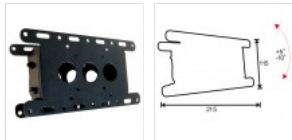

Recently Viewed Products

-  SLIM 200
-  EASY SMALL
-  SLIM 400
-  SLIM 400 X 600
-  FIX BIG 600 | 1200

EASYGO 100

QUICK OVERVIEW

The OMB EasyGo 100 wall mount from the brand OMB is an inclining wall mount. This wall mount supports Vesa mounting hole configuration up to 200x100.

Double click on above image to view full picture

More Views

DETAILS

The OMB EasyGo 100 wall mount from the brand OMB is an inclining wall mount. This wall mount supports Vesa mounting hole configuration up to 200x100. The OMB EasyGo 100 is a universal wall mount suitable for all small and medium sized flat screen TVs (from 10" to 40"). This wall mount supports up to 20 kg. The fixed distance between the television wall is 5 cm. The wall mount has a 10° down tilt and a 5° up tilt. It comes with screws, kit and assembly instructions.

ADDITIONAL INFORMATION

Product code	06142 VESA 50/75/100/ 200*100
VIDEO size	max 32" max 82cm
Weight capacity	20kg max. 44 lbs max.
Distance from wall	50 mm
Box measurements	200 x 100 h 55 mm
Box weight	1 Kg
Data of outer package	10 pezzi 520 x 250 x 250 mm
VESA mounting pattern	VESA 50/75/100/ 200*100
Easy Tilt	YES
Spare Parts	
Instructions	