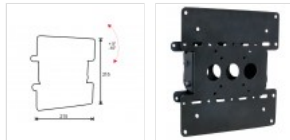

### QUICK OVERVIEW

The OMB EasyGo 200 wall mount from the brand OMB is an inclining wall mount. The OMB EasyGo 200 wall mount supports Vesa mounting hole configuration up to 200x200.

Double click on above image to view full picture

### DETAILS

The OMB EasyGo 200 wall mount from the brand OMB is an inclining wall mount. This wall mount supports Vesa mounting hole configuration up to 200x200. The OMB EasyGo 200 is a universal wall mount suitable for all small and medium sized flat screen TVs ( from 10" to 40"). This wall mount supports up to 25 kg. The fixed distance between the television wall is 5 cm. The wall mount has a 10° down tilt and a 5° up tilt. It comes with screws, kit and assembly instructions.

### ADDITIONAL INFORMATION

Product code	06143 VESA 50/75/100/ 200*100/150/200
VIDEO size	max 40"   max 100cm
Weight capacity	25kg max. 55 lbs max.
Distance from wall	50 mm
Box measurements	220 x 220 h 55 mm
Box weight	1,1 Kg
Data of outer package	7 pezzi   520 x 250 x 250 mm
VESA mounting pattern	VESA 50/75/100/ 200*100/150/200
Easy Tilt	YES
Spare Parts	
Instructions	
Technical drawings	