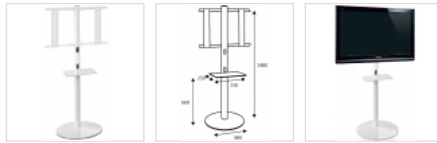

### QUICK OVERVIEW

- Cable management hidden in column
- Metal shelf
- Max weight capacity shelf: 6 kg - lbs 13

Double click on above image to view full picture

More Views

### DETAILS

- Cable management hidden in column
- Metal shelf
- Max weight capacity shelf: 6 kg - lbs 13