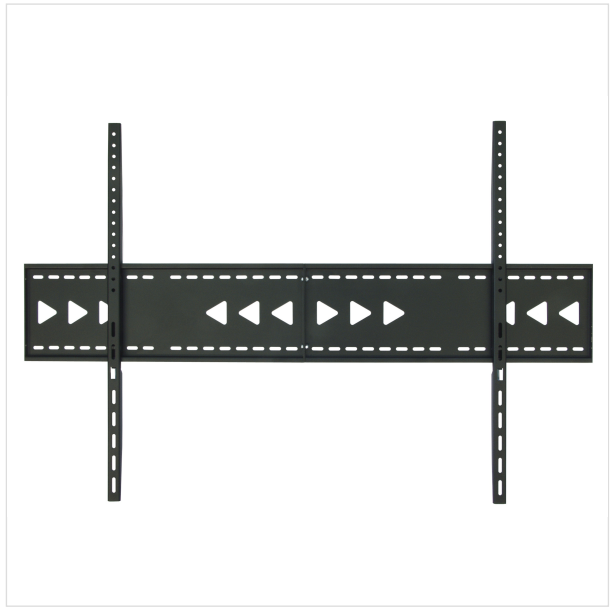

Recently Viewed Products

-  [MARCO POLO](#)
-  [NEW MAGELLANO](#)
-  [PROFESSIONAL SPRING](#)
-  [STAND C](#)
-  [VIDEO TROLLEY](#)

FIX BIG 600 | 1200

QUICK OVERVIEW

FIX BIG is the ideal solution for wall installations of large video till 110".

Double click on above image to view full picture

More Views

DETAILS

Designed and manufactured by Omb in Italy for VESA 1200x900, it can be used for the most di_ used VESA dimensions on worldwide large screens, till a maximum weight of 125Kg. Its versatile structure allows to achieve both horizontal and vertical installations, ensuring a "framework e_ect" due to the minimum distance from the wall (just 25mm) of any larg

TECHNICAL DRAWINGS

Fix Big 1200

ADDITIONAL INFORMATION

Product code	07039
VIDEO size	60" - 110" 152 - 279cm
Weight capacity	125 kg max. 275 lbs max.
Distance from wall	39 mm
VESA mounting pattern	MAX VESA 1200 X 900
Instructions	
3d schematics: Adobe Acrobat recommended	