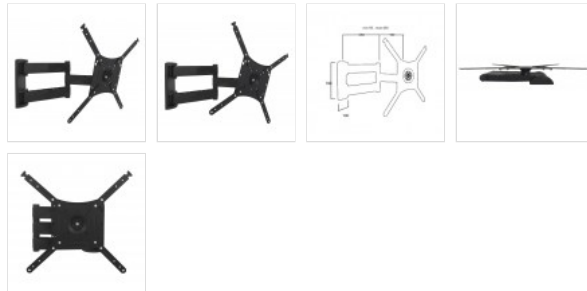

Home → ROMBI

Recently Viewed Products

-  LED 3
-  LED 2
-  LED REACH
-  REACHSTOP
-  REACHGO

ROMBI

QUICK OVERVIEW

TV mount with adjustable wall distance with 3 pivot points

Double click on above image to view full picture

More Views

DETAILS

TV mount with adjustable wall distance with 3 pivot points, adjustable tilt and 360° rotation. Perfect for large flat screen TVs.

ADDITIONAL INFORMATION

Product code	06183 VESA 50/75/100/200x100/180x120/200x200/400x400	ON REQUEST
VIDEO size	40"-56 " 100-140cm	
Weight capacity	25kg max. 55 lbs max	
Distance from wall	65 mm	
Aligning System	YES	
Easy Hanging System	YES	
Easy Tilt	YES	
Hidden Cable	YES	
Spare Parts		
Instructions		
3d schematics: Adobe Acrobat recommended	