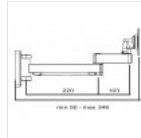

GYRO 3

QUICK OVERVIEW

The OMB Gyro 3 wall mount from the brand OMB is a light wall mount. It is possible to rotate and tilt the wall mount.

DETAILS

The OMB Gyro 3 wall mount from the brand OMB is a light wall mount. The three joints make it possible to rotate and tilt the wall mount. This wall mount is suitable for all small/medium size TVs (10" to 32"). This wall mount supports up to 20 kg. The distance between the television and the wall is adjustable with a minimum of 5 cm to a maximum of 30 cm. It comes with screws, kit and assembly instructions.

ADDITIONAL INFORMATION

Product code	06172 VESA 75/100/200x100	ON REQUEST
VIDEO size	10" - 32" 25 - 81cm	
Weight capacity	20kg max. 44 lbs max.	
Distance from wall	50 mm	
VESA mounting pattern	75/100/200x100	
Aligning System	YES	
Easy Hanging System	YES	
Easy Tilt	YES	
Hidden Cable	YES	
Product Video		