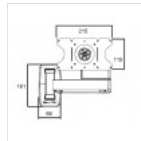

GYRO 3

QUICK OVERVIEW

The OMB Gyro 3 wall mount from the brand OMB is a light wall mount. It is possible to rotate and tilt the wall mount.

DETAILS

The OMB Gyro 3 wall mount from the brand OMB is a light wall mount. The three joints make it possible to rotate and tilt the wall mount. This wall mount is suitable for all small/medium size TVs (10" to 32"). This wall mount supports up to 20 kg. The distance between the television and the wall is adjustable with a minimum of 5 cm to a maximum of 30 cm. It comes with screws, kit and assembly instructions.

ADDITIONAL INFORMATION

Product code	06172 VESA 75/100/200x100	ON REQUEST
VIDEO size	10" - 32" 25 - 81cm	
Weight capacity	20kg max. 44 lbs max.	
Distance from wall	50 mm	
VESA mounting pattern	75/100/200x100	
Aligning System	YES	
Easy Hanging System	YES	
Easy Tilt	YES	
Hidden Cable	YES	
Product Video		