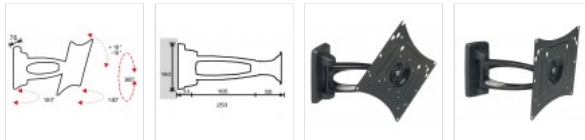

LUNAR 2

QUICK OVERVIEW

DETAILS

The OMB LUNAR 2 wall mount from the brand OMB is a light wall mount. The two joints make it possible to rotate and tilt the wall mount. This wall mount is and offers maneuverability and versatility for positioning the TV just how you want it. The OMB LUNAR 2 wall mount is a universal wall mount suitable for all TVs (from 10" to 40"). This wall mount supports up to 30 kg. The distance between the television and the wall is adjustable with a minimum of 5,5 cm to a maximum of 100 cm. It comes with screws, kit and assembly instructions.

ADDITIONAL INFORMATION

Product code	06107 16091	16107 26091 - VESA 50/75/100/200X100	26107 - VESA 50/75/100/200x100/180x120/200 04000 VESA 400x400
VIDEO size	10" - 40" | 25 - 100cm		
Weight capacity	30kg max. 66 lbs max.		
Distance from wall	55 mm		
Box measurements	260 x 240 h 80 mm		
Box weight	1,6 Kg		
Data of outer package	6 pezzi | 520 x 250 x 250 mm		
VESA mounting pattern	VESA 50/75/100/200x100/180x120/200/400x400		
Aligning System	YES		
Easy Hanging System	YES		
Easy Tilt	YES		
Product Video