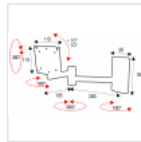

Double click on above image to view full picture

More Views

DETAILS

TV mount with adjustable wall distance with 3 pivot points, adjustable tilt and 360° rotation. Perfect for small flat screen TVs.

ADDITIONAL INFORMATION

| | |
|--|---|
| Product code | 07015 VESA 75/100 |
| VIDEO size | 10"-29" 25-72cm |
| Weight capacity | 10kg max. 22lbs max. |
| Distance from wall | 50 mm |
| VESA mounting pattern | 75/100 |
| Aligning System | YES |
| Easy Hanging System | YES |
| Easy Tilt | YES |
| Instructions |  |
| 3d schematics: Adobe Acrobat recommended |  |