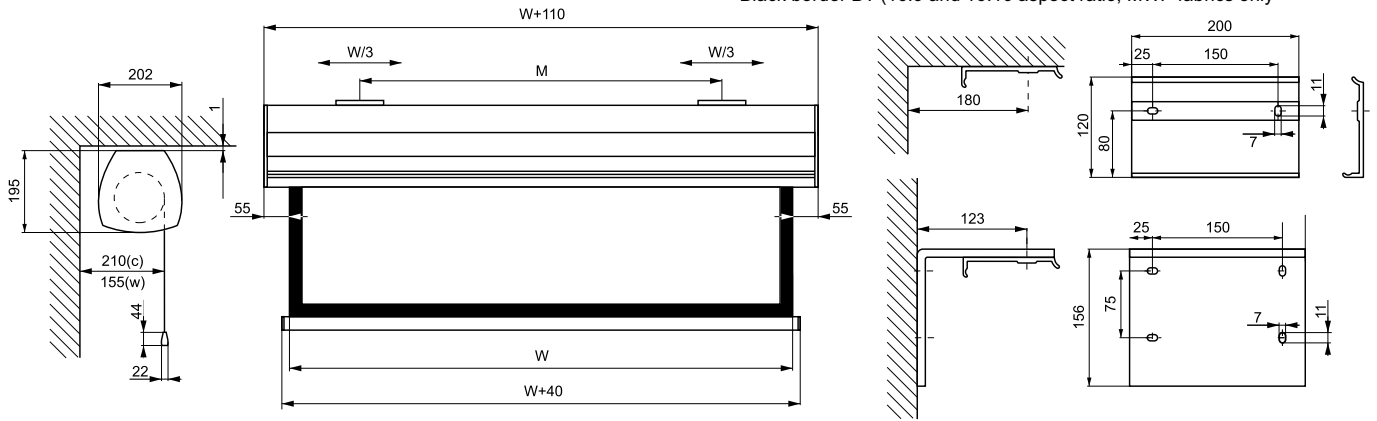

OPTIONAL ACCESSORIES:

- IR-remote control system (ALFA-IR)
- Radio remote control systems (ALFA-RADIO, DELTA)
- Projector trigger control systems (ALFA-TRIGGER, ALFA TRIGGER WIRELESS, BETA)
- RAL palette powder painting
- Key locked wall switch
- Black border BB (4:3, 16:9 and 16:10 aspect ratios, MWP fabrics only)
- Black border BT (16:9 and 16:10 aspect ratio, MWP fabrics only)