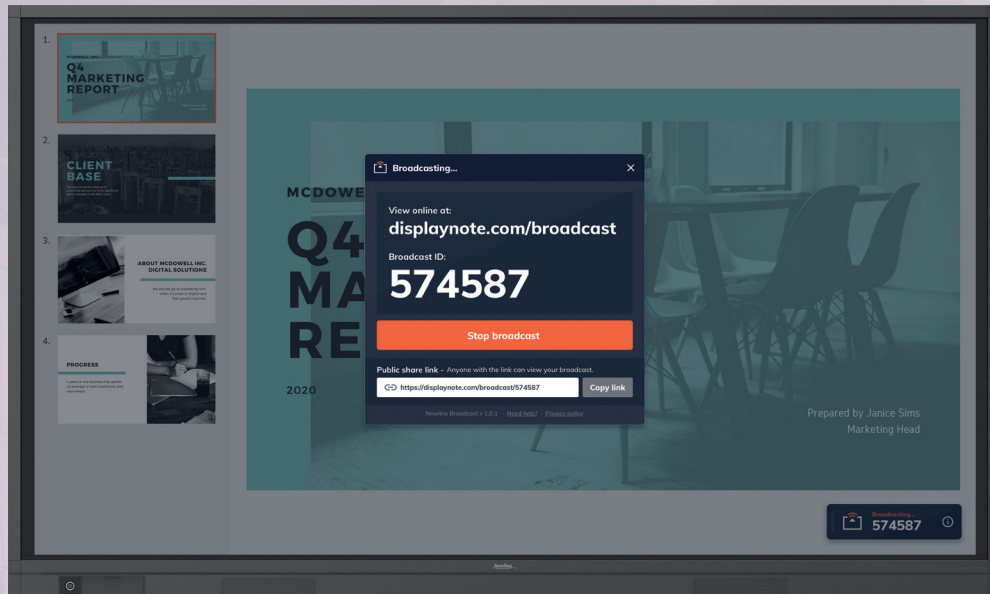

newline

Connect. Create. Collaborate.

Scalability

Diverse
Connectivity

Intelligent Touch

Go Wireless

Win/iOS/Android
Compatibility

Annotation

Personalized UI

Slim Frame
Design

THE HASSLE-FREE INTERACTIVE DISPLAY FOR CLASSROOMS

This series allows a collaborative experience that lets students interact using a stylus or their fingers. The responsive RS series display lets multiple students touch and draw the display lag-free and simultaneously. Designed for education, it features all the Newline interactive ecosystem tools needed to engage students and spark passion for learning.