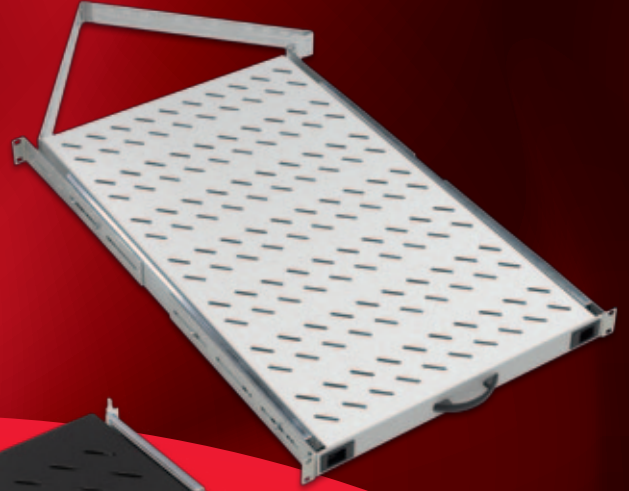

# ACCESSORIES

Aranykulcs minden  
ajtóba beleillik.

A golden key fits  
every door.

Hungarian Proverb

Vertical cable managers designed for DYNAframe range, integrated with Finger Style cable management PVC modules. Can be used on Single and Double Framed DYNAframe modules. Can be a common cable management trunking system once used between the two DYNAframe systems. W=135mm D=210mm sized in parallel with the U height of DYNAframe Systems, front cover plate is specially formed Extruded Aluminium material. Supply is in RAL 9005 Black and RAL 7035 Light Grey colors.