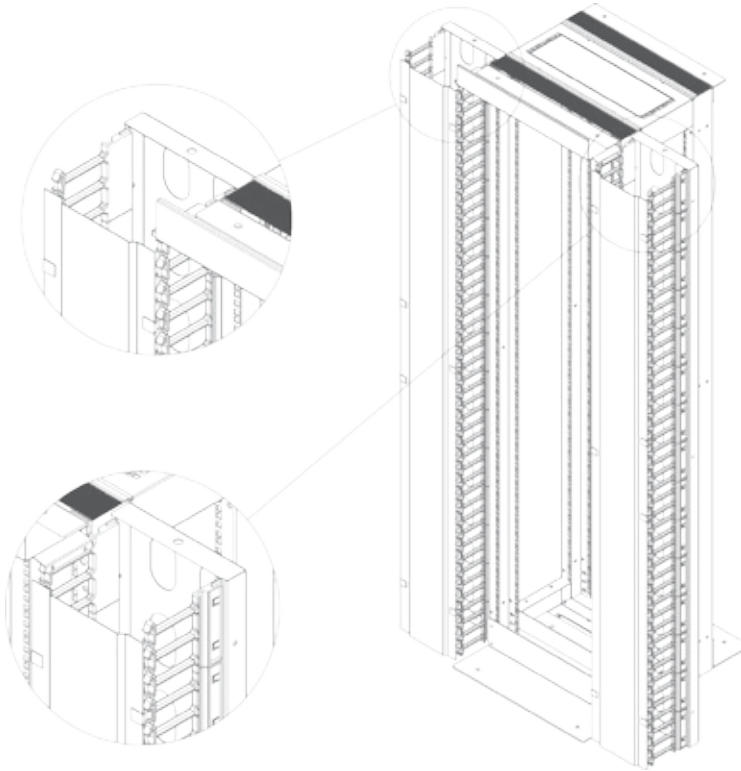

Vertical cable managers designed for DYNAframe range, integrated with Finger Style cable management PVC modules. Can be used on Single and Double Framed DYNAframe modules. Can be a common cable management trunking system once used between the two DYNAframe systems. W=235mm D=210mm sized in parallel with the U height of DYNAframe Systems, front cover plate is specially formed Extruded Aluminium material. Supply is in RAL 9005 Black and RAL 7035 Light Grey colors.

VERTICAL CABLE MANAGEMENT FOR OPEN FRAMES W=235mm D=210mm	Logistics Data							COMPATIBLE WITH																					
								COMPATIBLE WITH		DYNAMIC Series Free Standing Cabinets W (Width) x D (Depth) mm		DYNAMax Series Free Standing Server Cabinets W (Width) x D (Depth) mm		NETbox Series Wall Mounting Cabinets W (Width) x D (Depth) mm		19" NE Tbox Series SOHO Cabinets W (Width) x D (Depth) mm		10" NE Tbox Series SOHO Cabinets W (Width) x D (Depth) mm		19" NE Tbox Home Series Cabinets W (Width) x D (Depth) mm		NETbox Slim Series Cabinets W (Width) x D (Depth) mm		DYNAframe Frame Systems W 530 x D (Depth) mm					
Part Number* and Product Description	Product Dimensions mm	Pack Dimensions mm	Product Net Weight kg	Product Gross Weight kg	QTY in Box pcs	Box Dimensions mm	Box Gross Weight kg	600x600	600x800	600x1000	800x600	800x800	800x1000	600x1000	800x1000	600x450	600x600	600x450+150	540x300	540x400	312x300	600x150	600x300	522x480	Single Frame with 80mm depth Frame	Double Frame System with 80mm depth Frame D:670mm	Double Frame System with 80mm depth Frame D:870mm	Double Frame System with 80mm depth Frame D:1070mm	Single Frame with 160mm depth Frame
LN-KDG-OFR-5315-CC Top Cable Through Header Unit	580x140x120	630x175x140	1,7	2,1	9	545x425x610	20,8																		●	●	●	●	●
LN-KDG-OFR-27U235-CC W=235mm D=210mm Vertical Cable Management Panel for Open Frames, Finger Type Cable Manager integrated Module 27U, 1 pcs	1345x235x210	1450x275x250	7,6	8,1	1	1450x275x250	8,1																		●	●	●	●	●
LN-KDG-OFR-36U235-CC W=235mm D=210mm Vertical Cable Management Panel for Open Frames, Finger Type Cable Manager integrated Module 36U, 1 pcs	1745x235x210	1850x275x250	9,8	10,4	1	1850x275x250	10,4																		●	●	●	●	●
LN-KDG-OFR-42U235-CC W=235mm D=210mm Vertical Cable Management Panel for Open Frames, Finger Type Cable Manager integrated Module 42U, 1 pcs	2011x235x210	2100x275x250	11,1	11,8	1	2100x275x250	11,8																		●	●	●	●	●
LN-KDG-OFR-45U235-CC W=235mm D=210mm Vertical Cable Management Panel for Open Frames, Finger Type Cable Manager integrated Module 45U, 1 pcs	2145x235x210	2250x275x250	12,5	13,3	1	2250x275x250	13,3																		●	●	●	●	●
LN-KDG-OFR-48U235-CC W=235mm D=210mm Vertical Cable Management Panel for Open Frames, Finger Type Cable Manager integrated Module 48U, 1 pcs	2278x235x210	2380x275x250	13,5	14,4	1	2380x275x250	14,4																		●	●	●	●	●

* CC= Color Code, LG Light Grey RAL 7035, BL Black RAL 9005, customers to define while ordering