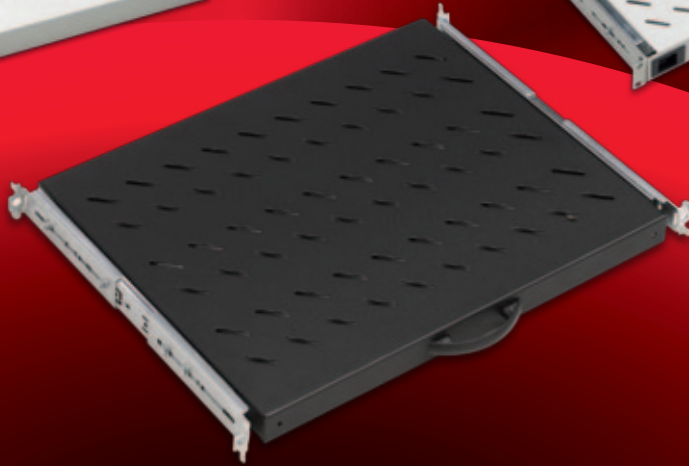

# ACCESSORIES

Aranykulcs minden  
ajtóba beleillik.

A golden key fits  
every door.

Hungarian Proverb

Vertical cable managers designed for DYNAframe range, integrated with Finger Style cable management PVC modules. Can be used on Single and Double Framed DYNAframe modules. Can be a common cable management trunking system once used between the two DYNAframe systems. W=135mm D=210mm sized in parallel with the U height of DYNAframe Systems, front cover plate is specially formed Extruded Aluminium material. Supply is in RAL 9005 Black and RAL 7035 Light Grey colors.