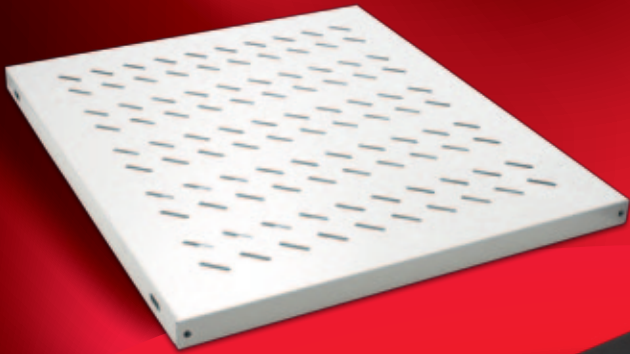

ACCESSORIES