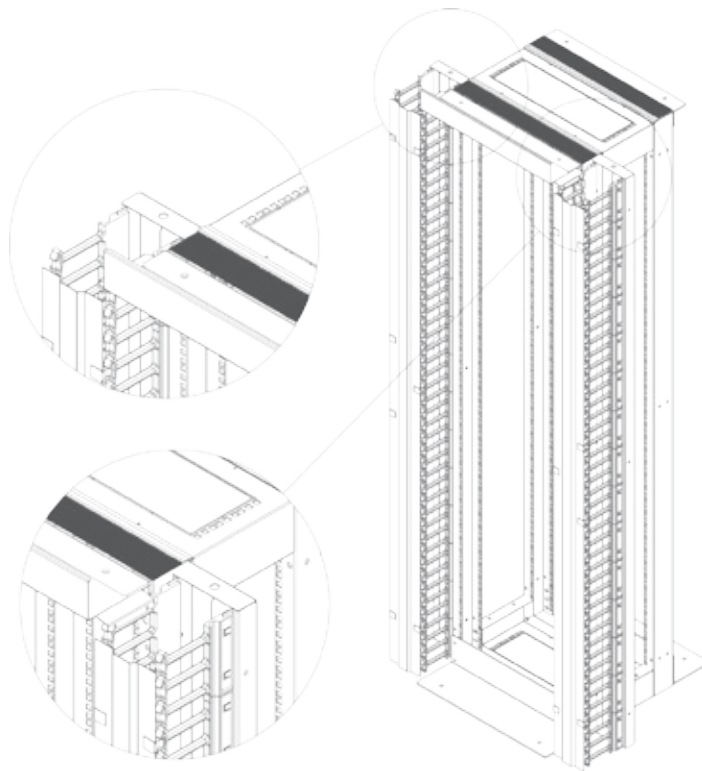

Vertical cable managers designed for DYNAframe range, integrated with Finger Style cable management PVC modules. Can be used on Single and Double Framed DYNAframe modules. Can be a common cable management trunking system once used between the two DYNAframe systems. W=135mm D=210mm sized in parallel with the U height of DYNAframe Systems, front cover plate is specially formed Extruded Aluminium material. Supply is in RAL 9005 Black and RAL 7035 Light Grey colors.

VERTICAL CABLE MANAGEMENT FOR OPEN FRAMES W=135mm D=210mm	Logistics Data							COMPATIBLE WITH																										
								COMPATIBLE WITH			DYNAMIC Series Free Standing Cabinets W (Width) x D (Depth) mm			DYNAMax Series Free Standing Server Cabinets W (Width) x D (Depth) mm			NETbox Series Wall Mounting Cabinets W (Width) x D (Depth) mm			19" NETbox Series SOHO Cabinets W (Width) x D (Depth) mm			10" NETbox Series SOHO Cabinets W (Width) x D (Depth) mm			19" NETbox Home Series Cabinets W (Width) x D (Depth) mm			NETbox Slim Series Cabinets W (Width) x D (Depth) mm			DYNAframe Frame Systems W 530 x D (Depth) mm		
Part Number* and Product Description	Product Dimensions mm	Pack Dimensions mm	Product Net Weight kg	Product Gross Weight kg	QTY in Box pcs	Box Dimensions mm	Box Gross Weight kg	600x600	600x800	600x1000	800x600	800x800	800x1000	600x1000	800x1000	600x450	600x600	600x450+150	540x300	540x400	312x300	600x150	600x300	522x480	Single Frame with 80mm depth Frame	Double Frame System with 80mm depth Frame D:670mm	Double Frame System with 80mm depth Frame D:870mm	Double Frame System with 80mm depth Frame D:1070mm	Single Frame with 160mm depth Frame					
LN-KDG-OFR-5315-CC Top Cable Through Header Unit	580x140x120	630x175x140	1,7	2,1	9	545x425x610	20,8																		●	●	●	●	●					
LN-KDG-OFR-27U135-CC W=135mm D=210mm Vertical Cable Management Panel for Open Frames, Finger Type Cable Manager integrated Module 27U, 1 pcs	1345x135x210	1450x175x250	6	6,5	1	1450x175x250	6,5																		●	●	●	●	●					
LN-KDG-OFR-36U135-CC W=135mm D=210mm Vertical Cable Management Panel for Open Frames, Finger Type Cable Manager integrated Module 36U, 1 pcs	1745x135x210	1850x175x250	7,1	7,7	1	1850x175x250	7,7																		●	●	●	●	●					
LN-KDG-OFR-42U135-CC W=135mm D=210mm Vertical Cable Management Panel for Open Frames, Finger Type Cable Manager integrated Module 42U, 1 pcs	2011x135x210	2100x175x250	9,5	10,2	1	2100x175x250	10,2																		●	●	●	●	●					
LN-KDG-OFR-45U135-CC W=135mm D=210mm Vertical Cable Management Panel for Open Frames, Finger Type Cable Manager integrated Module 45U, 1 pcs	2145x135x210	2250x175x250	10,1	10,9	1	2250x175x250	10,9																		●	●	●	●	●					
LN-KDG-OFR-48U135-CC W=135mm D=210mm Vertical Cable Management Panel for Open Frames, Finger Type Cable Manager integrated Module 48U, 1 pcs	2278x135x210	2380x175x250	10,5	11,5	1	2380x175x250	11,5																		●	●	●	●	●					

* CC= Color Code, LG Light Grey RAL 7035, BL Black RAL 9005, customers to define while ordering