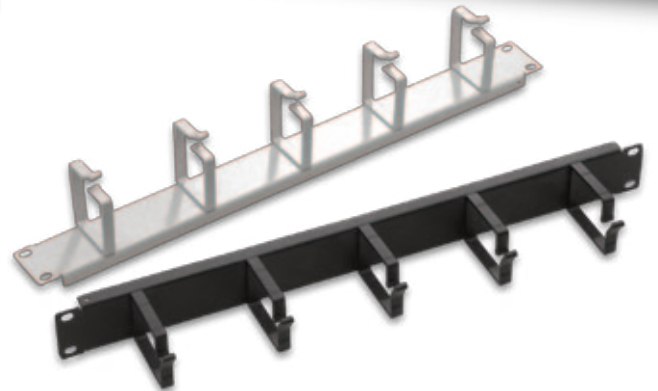

# ACCESSORIES

Aranykulcs minden  
ajtóba beleillik.

A golden key fits  
every door.

Hungarian Proverb

Vertical cable managers designed for DYNAframe range, integrated with Finger Style cable management PVC modules. Can be used on Single and Double Framed DYNAframe modules. Can be a common cable management trunking system once used between the two DYNAframe systems. W=135mm D=210mm sized in parallel with the U height of DYNAframe Systems, front cover plate is specially formed Extruded Aluminium material. Supply is in RAL 9005 Black and RAL 7035 Light Grey colors.