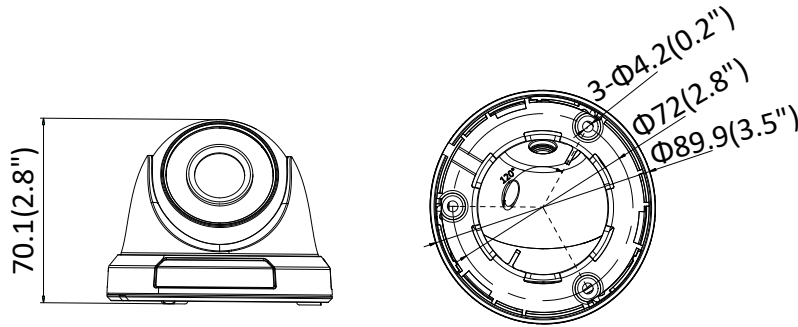

Available Models

HWI-T200(2.8 mm), HWI-T200(4 mm)

Dimension