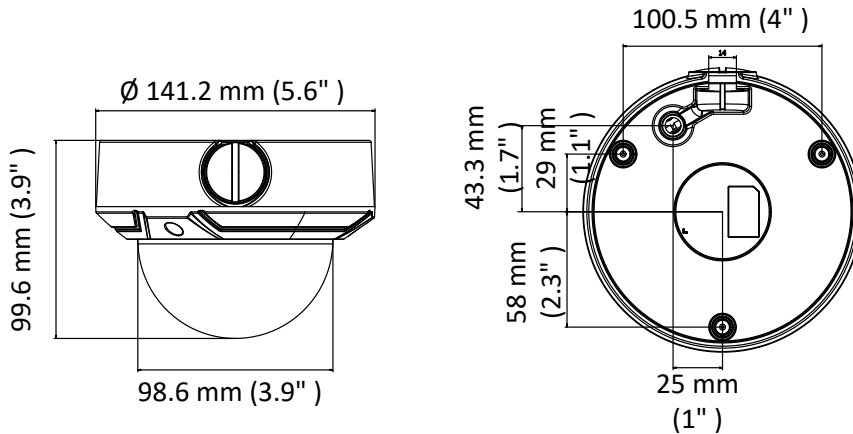

	802.1X, QoS, IPv6, UDP, Bonjour
General Function	One-key reset, anti-flicker, heartbeat, mirror, password protection, privacy mask, watermark
API	ONVIF (PROFILE S, PROFILE G), ISAPI
Simultaneous Live View	Up to 6 channels
User/Host	Up to 32 users 3 levels: Administrator, Operator and User
Client	iVMS-4200, iVMS-4500, iVMS-5200
Web Browser	IE8+, Chrome 31.0-44, Firefox 30.0-51, Safari 8.0+
Interface	
Communication Interface	1 RJ45 10M/100M self-adaptive Ethernet port
Video Output (Without -Z)	1Vp-p composite output (75 Ω/BNC)
General	
Operating Conditions	-30 °C to 50 °C (-22 °F to 122 °F), humidity: 95% or less (non-condensing)
Power Supply	12 VDC ± 25%, 5.5 mm coaxial power plug PoE (802.3af, class 3)
Power Consumption and Current	-Z: 12 VDC, 0.8 A, Max: 10 W; PoE: (802.3af, 36 V to 57 V), 0.4 A to 0.2 A, Max: 12 W -V: 12 VDC, 0.5 A, Max: 6 W; PoE: (802.3af, 36 V to 57 V), 0.3 A to 0.1 A, Max: 8 W
Protection Level	IP67, IK10
Material	Metal & Plastic
Dimensions	Camera: Ø 141.2 mm × 99.6 mm (Ø 5.6" × 3.9") With package: 140 mm × 140 mm × 154 mm (5.5" × 5.5" × 6.1")
Weight	Camera: approx. 830 g (1.8 lb.) With package: approx. 1070 g (2.4 lb.)

Available Model

HWI-D620H-V (2.8 mm to 12 mm), HWI-D620H-Z (2.8 mm to 12 mm)

Dimension

Accessory

DS-1227ZJ
In-ceiling Mount

DS-1273ZJ-135
Wall Mount

DS-1273ZJ-135B
Wall Mount

DS-1280ZJ-DM21
Junction Box