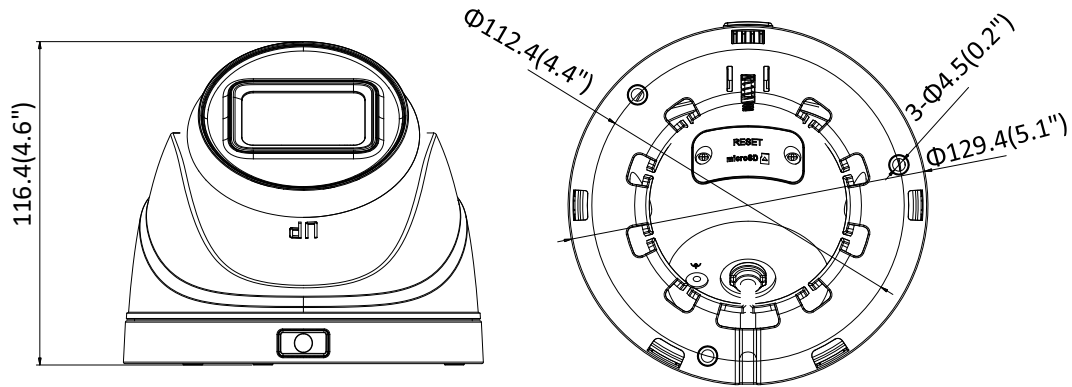

Available Model

HWI-T621H-Z(2.8 to 12 mm)

Dimensions

Unit: mm

Accessories

Distributed by

HIKVISION®
HiWatch Series

Headquarters
No.555 Qianmo Road, Binjiang District,
Hangzhou 310051, China
T +86-571-8807-5998
overseasbusiness@hikvision.com

Hikvision USA
T +1-909-895-0400
sales.usa@hikvision.com

Hikvision Europe
T +31-23-55-42-770
info.eu@hikvision.com

Hikvision Middle East
T +971-4-8816086
salesme@hikvision.com

Hikvision Russia
T +7-495-669-67-99
saleru@hikvision.com

Hikvision India
T +91-22-28469900
sales@pramahikvision.com

Hikvision Italy
T +39-0438-6902
info.it@hikvision.com

Hikvision France
T +33(0)1-85-330-450
info.fr@hikvision.com

Hikvision Spain
T +34-91-737-16-55
info.es@hikvision.com

Hikvision Poland
T +48-22-460-01-50
poland@hikvision.com

Hikvision UK
T +01628-902140
support.uk@hikvision.com

Hikvision Singapore
T +65-6684-4718
sg@hikvision.com

Hikvision Oceania
T +61-2-8599-4233
salesau@hikvision.com

Hikvision Canada
T +1-909-895-0400
sales.usa@hikvision.com

Hikvision Korea
T +82-31-731-8841
sales.korea@hikvision.com

Hikvision Brazil
T +55 11 3318-0050
Latam.support@hikvision.com

Hikvision Africa
T +27 (10) 0351172
sale.africa@hikvision.com

Hikvision Hong Kong
T +852-2151-1761