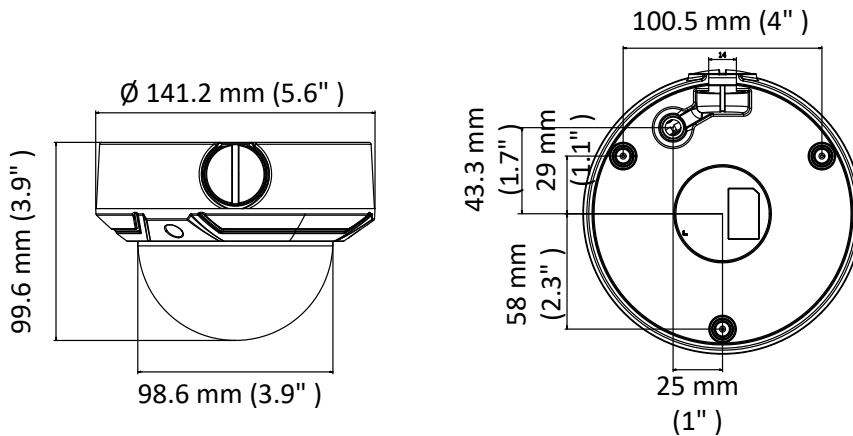

	SNMP, IGMP, 802.1X, QoS, IPv6, UDP, Bonjour
General Function	One-key reset, anti-flicker, heartbeat, mirror, password protection, privacy mask, watermark, IP address filter
API	ONVIF (PROFILE S, PROFILE G), ISAPI
Simultaneous Live View	Up to 6 channels
User/Host	Up to 32 users 3 levels: Administrator, Operator and User
Client	iVMS-4200, Hik-Connect, iVMS-5200
Web Browser	IE8+, Chrome 31.0-44, Firefox 30.0-51, Safari 8.0+
<b>Interface</b>	
Communication Interface	1 RJ45 10M/100M self-adaptive Ethernet port
Video Output (Without -Z)	1Vp-p composite output (75 Ω/BNC)
Reset Button	Yes
<b>General</b>	
Operating Conditions	-30 °C to 50 °C (-22 °F to 122 °F), humidity: 95% or less (non-condensing)
Power Supply	12 VDC ± 25%, 5.5 mm coaxial power plug PoE (802.3af, class 3)
Power Consumption and Current	-Z: 12 VDC, 0.8 A, max: 10 W; PoE: (802.3af, 36 V to 57 V), 0.4 A to 0.2 A, max: 12 W -V: 12 VDC, 0.5 A, max: 6 W; PoE: (802.3af, 36 V to 57 V), 0.3 A to 0.1 A, max: 8 W
Protection Level	IP67, IK10
Material	Metal & Plastic
Dimensions	Camera: Ø 141.2 mm × 99.6 mm (Ø 5.6" × 3.9") With package: 140 mm × 140 mm × 154 mm (5.5" × 5.5" × 6.1")
Weight	Camera: approx. 820 g (1.8 lb.) With package: approx. 1200 g (2.6 lb.)

## Available Models

HWI-D640H-V (2.8 mm to 12 mm), HWI-D640H-Z (2.8 mm to 12 mm)

## Dimension