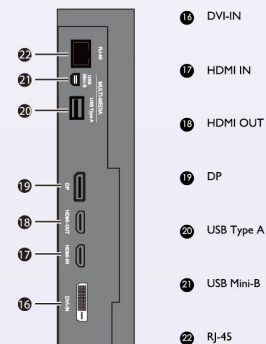

Input/Output Terminals

© 2015 BenQ Corp. Specification may vary by region, please visit your local stores for details. Actual product's features and specifications are subject to change without notice. This material may include corporate names and trademarks of third parties which are the properties of the third parties respectively. Doc.: DSP_PL550_DS_EN_201503

Note: Android is a trademark of Google Inc.

Because it matters