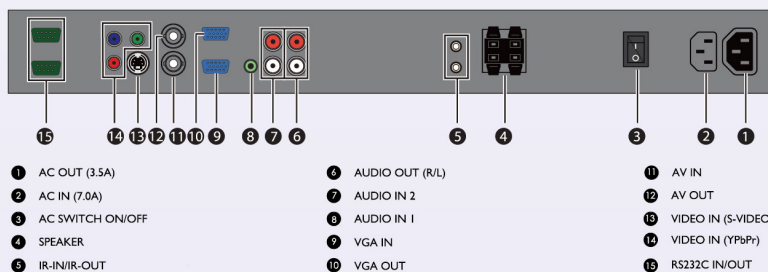

Input/Output Terminals

© 2015 BenQ Corp. Specification may vary by region, please visit your local stores for details. Actual product's features and specifications are subject to change without notice. This material may include corporate names and trademarks of third parties which are the properties of the third parties respectively. Doc.: DSP_PL550_DS_EN_201503

Note: Android is a trademark of Google Inc.

Because it matters