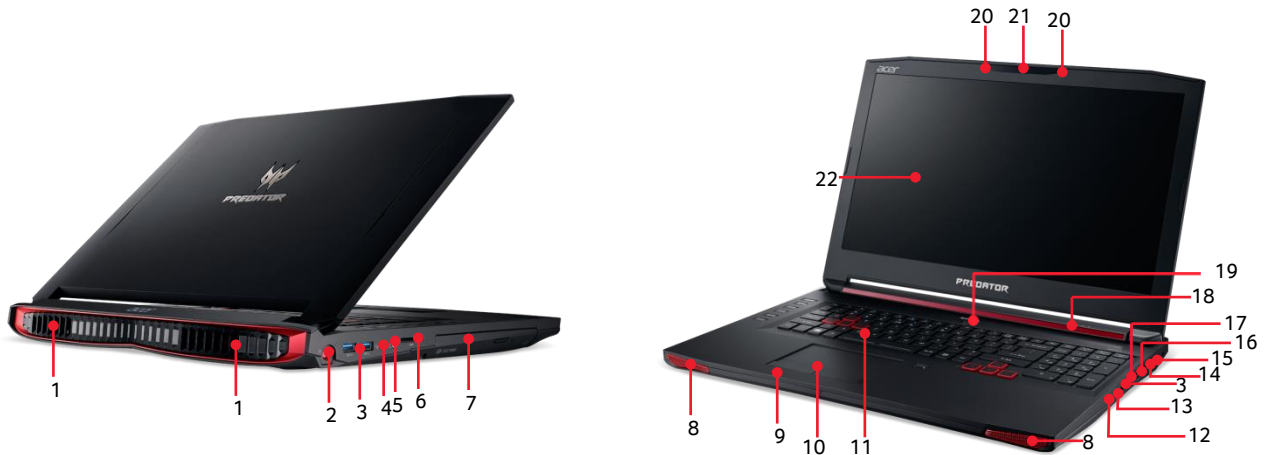

# Predator 17

## Stay cool under fire

- Predator FrostCore easy-swappable fan keeps heat down; performance up.
- Killer DoubleShot™ Pro allows you to prioritize and optimize bandwidth and combine wireless networking and LAN at the same time.
- Predator SoundPound 4.2 boasts four speakers, two powerful subwoofers and Dolby Audio™ surround sound ensure you hear enemies before an attack.
- PredatorSense and the Predator ProZone Keyboard offer intelligent gaming control and superb accuracy with four customizable backlight zones.
- Connect up to three monitors, including one NVIDIA® G-SYNC™ monitor.