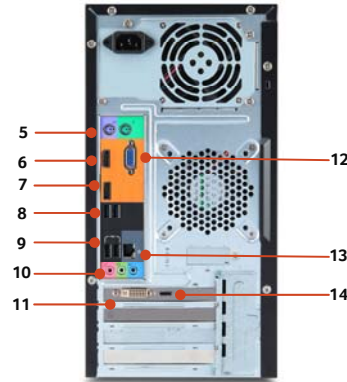

Acer recommends Windows 8.

PREDATOR | G3

G3-605

EXTREME GAMING POWER

- Sleek design
- Extreme sound
- Unlimited power

Windows 8

PREDATOR | G3

Product views	1 Card Reader 2 Two USB 3.0 ports 3 Two USB 2.0 ports 4 Two audio jacks	5 Two PS/2 ports 6 HDMI® port 7 DisplayPort™ 8 Two USB 3.0 ports	9 Two USB 2.0 ports 10 Three audio jacks 11 DVI port (varies depending on graphics card)	12 VGA port 13 Ethernet (RJ-45) port 14 HDMI® port (varies depending on graphics card)	
Operating system^{1,2}	Windows 8 64-bit		NeoKylin Linux		
CPU and chipset²	Intel® Core™ i7-4770 processor Intel® B85 Express Chipset		Intel® Core™ i5-4570 processor Intel® Core™ i5-4430 processor		
Memory^{2,3,4}	Up to 32 GB of DDR3 1600 MHz SDRAM (dual-channel support on four DIMMs)				
Graphics²	NVIDIA® GeForce® GT 660		NVIDIA® GeForce® GT 760		
	NVIDIA® GeForce® GTX 645		NVIDIA® GeForce® GT 670		
Audio	Realtek ALC662VD				
Storage^{2,5}	500 GB / 1 TB / 2 TB / 3 TB, 7200 rpm, 3.5", SATA 3 MB/s		HD Extension SSD 60 / 120 GB Cache		
Optical media drive²	SuperMulti		16X DVD-SuperMulti double-layer drive		
Communication²	WLAN: ⁶ 802.11a/b/g/n, supporting Acer Instant Connect technology		WPAN: Bluetooth® 4.0		
Windows Store Apps^{7,8}	Acer Initiatives <ul style="list-style-type: none"> AcerCloud Portal Acer Explorer Productivity <ul style="list-style-type: none"> Evernote® Fresh Paint Microsoft Office trial Skitch Communication <ul style="list-style-type: none"> Skype™ 	Content (eReading) <ul style="list-style-type: none"> Amazon® Kindle newsXpresso eReadingNow Txtr Zinio™ Content (Video) <ul style="list-style-type: none"> Hulu IVI.ru Netflix 	Content (Music) <ul style="list-style-type: none"> 7Digital Spotify Tuneln eCommerce <ul style="list-style-type: none"> Amazon® eBay® Gaming <ul style="list-style-type: none"> Adera Cut The Rope 	<ul style="list-style-type: none"> Mahjong Minesweeper Pinball FX2 Shark Dash Solitaire Tap Tiles Treasures of Montezuma III WildTangent® Wordament 	Reference & utilities <ul style="list-style-type: none"> ChaCha® Encyclopaedia Britannica iCookbook™ Merriam Webster® WeatherBug® Travel <ul style="list-style-type: none"> Ctrip
Windows Desktop Apps^{7,8}	Gaming <ul style="list-style-type: none"> WildTangent® Multimedia <ul style="list-style-type: none"> Acer clear.fi Media Acer clear.fi Photo AcerCloud Docs Cyberlink® MediaEspresso 	Productivity <ul style="list-style-type: none"> Microsoft Office trial Security <ul style="list-style-type: none"> McAfee® Internet Security Suite Norton™ Online Backup 	Utilities <ul style="list-style-type: none"> Acer Identity Card Acer Live Update Acer Power Management Acer Recovery Management Hotkey Utility 	<ul style="list-style-type: none"> Nero Essentials Soluto Content & web links <ul style="list-style-type: none"> Acer Accessory Store Amazon® web link Gomaji (Taiwan only) LOVEFiLM® web link 	<ul style="list-style-type: none"> McAfee® Internet Security Suite MyET Netflix web link Spotify
Options and accessories	Wireless / USB keyboard and mouse				
Power supply²	300 W		500 W		
Dimensions and weight²	Dimensions: 180 (W) x 430 (L) x 438 (H) mm		Weight: 15 kg		