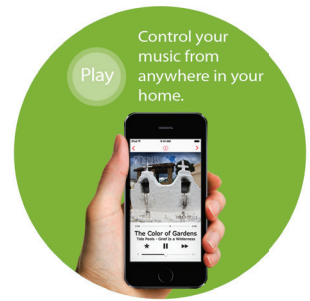

Step 3:

Technical Specifications

General

Device Interfaces	• WPS button	• 3.5mm audio jack
LED	• Power/Status	
Standards	• IEEE 802.11n/g/b¹	
Wireless Frequency Range	• 2.4 GHz to 2.4835 GHz	
Antennas	• Two internal antennas	

Functionality

Security	• Wi-Fi Protected Access (WPA/WPA2) • WEP 64/128-bit encryption	• WPS
Features	• QRS app support (iOS, Android)	• DLNA and AirPlay support
Device Management	• Web UI	

Physical

Dimensions	• 54 x 42 x 54.5 mm (2.13 x 1.65 x 2.15 inches)	
Weight	• 81.2 grams (0.18 lbs)	
Power	• Input: 110 to 125 V AC, 50/60 Hz	
Temperature	• Operating: 0 to 40 °C (32 to 104 °F)	• Storage: -20 to 65 °C (-4 to 149 °F)
Humidity	• Operating: 10% to 90% non-condensing	• Storage: 5% to 95% non-condensing
Certifications	• FCC • IC	• Wi-Fi Certified • CE

Order Information

Part Number	Description
DCH-M225	• Wi-Fi Audio Extender

¹Maximum wireless signal rate derived from IEEE Standard 802.11g, and 802.11n specifications. Actual data throughput will vary. Network conditions and environmental factors, including volume of network traffic, building materials and construction, and network overhead, lower actual data throughput rate. Environmental factors will adversely affect wireless signal range.

For more information

U.S.A. | 17595 Mt. Herrmann Street | Fountain Valley, CA 92708 | 800.326.1688 | dlink.com

Specifications are subject to change without notice. D-Link is a registered trademark of D-Link Corporation and its overseas subsidiaries. All other trademarks belong to their respective owners. ©2013 D-Link Corporation. All rights reserved.

Updated February 28, 2013

D-Link®
Building Networks for People