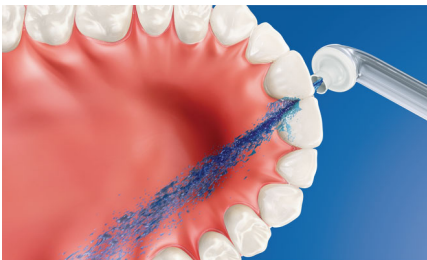

Superior technology

- Air and micro-droplet technology
- Triple burst customisable settings
- Whitens teeth more than 2x better than a manual toothbrush
- Removes up to 7x more plaque than a manual toothbrush
- DiamondClean toothbrush head for Sonicare's best whitening
- Sonicare dynamic cleaning action drives fluid between teeth

Designed around you

- Dual Charging System: Charging glass and travel case

PHILIPS
sonicare

Highlights

Up to 99.9% plaque removal

AirFloss Pro/Ultra removes up to 99.9% of plaque from treated areas.**

Micro-droplet technology

Interproximal cleaning is very important to overall oral health. AirFloss is an easy way to clean deeper between teeth, helping to form a healthy habit.

Better gum health

Philips Sonicare AirFloss Ultra is clinically proven to improve gum health as much as floss.** Helps improve gum health in as little as two weeks.**

Helps prevent cavities

By gently bursting away plaque that brushing missed, Philips Sonicare AirFloss Pro/Ultra helps prevent cavities from forming in the spaces between your teeth.

Triple burst customization