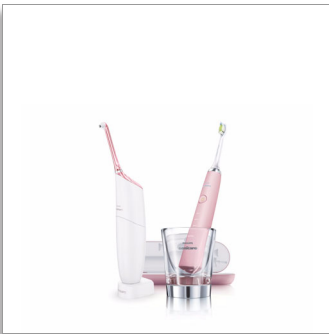

Philips Sonicare
AirFloss Pro/Ultra -
Interdental cleaner

w/ 1 nozzle & 1 brush head
Glass charger, travel case

HX8391/02

Healthier gums in 2 weeks, guaranteed*

Best Philips Sonicare whitening sonic toothbrush

Sonicare's best whitening in our most elegant Philips Sonicare electric toothbrush. Switch to Sonicare. For those who don't floss consistently, AirFloss Pro/Ultra**** is the easiest way to effectively clean between teeth.

Improves oral health

- Up to 99.9% plaque removal***
- Clinically proven as effective as floss for gum health**
- Helps prevent cavities between teeth

The easiest way to effectively clean between teeth

- An easy way to start a healthy habit

Superior technology

- Air and micro-droplet technology
- Triple burst customisable settings
- Whitens teeth more than 2x better than a manual toothbrush
- Removes up to 7x more plaque than a manual toothbrush
- DiamondClean toothbrush head for Sonicare's best whitening
- Sonicare dynamic cleaning action drives fluid between teeth