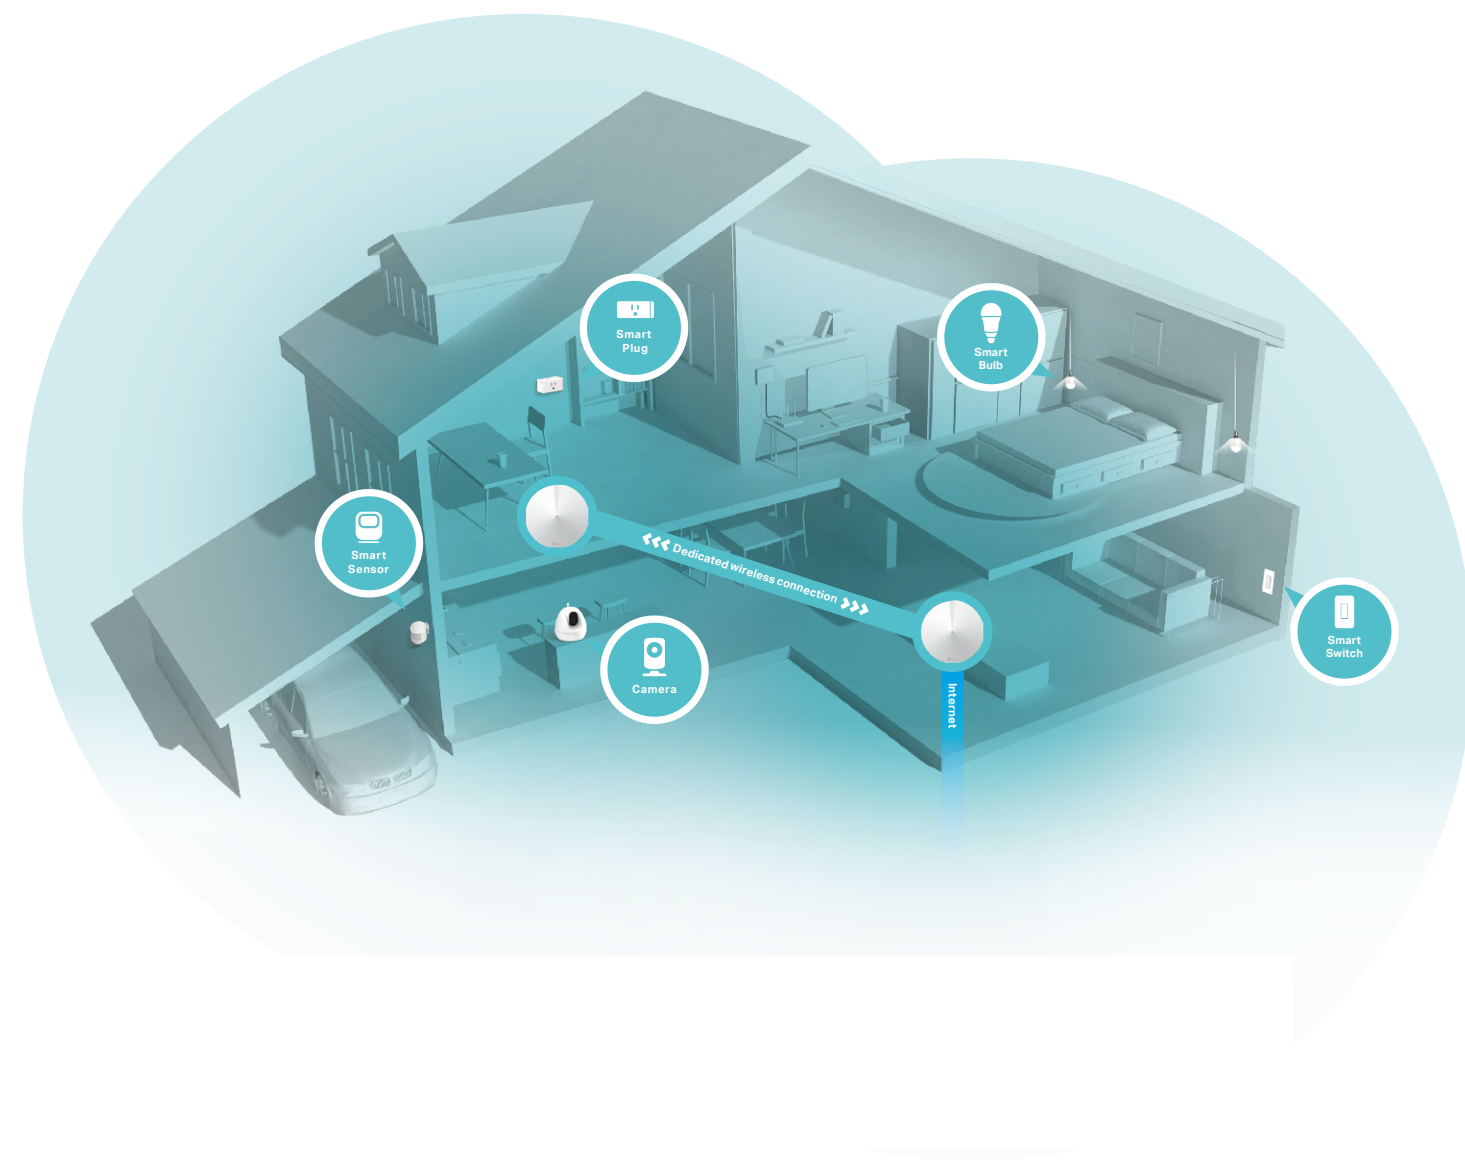

deco[™] | Smart Home Mesh Wi-Fi System
Whole Home Wi-Fi | Seamless Roaming | Parental Controls | Antivirus

AC2200 Smart Home Mesh Wi-Fi System

Seamless coverage up to 230 square metres.

Deco M9 Plus (1-Pack)

Highlights

Fast. Smart. Everywhere.

Deco is the simplest way to guarantee a strong Wi-Fi signal in every corner of your home. Enjoy fast and secure tri-band Wi-Fi no matter how many devices you have. Deco M9 Plus is much more than just a Wi-Fi system, able to act as a hub for all your smart home devices. Simply works with a variety of Zigbee, Bluetooth, Wi-Fi devices.

Wi-Fi Dead-Zone Killer

Eliminate weak signal areas with whole home Wi-Fi. No more searching around for a stable connection.

Superior Tri-Band Speeds

Three separate Wi-Fi bands deliver super-fast, stable connections to devices in every room of your home. More bandwidth is freed up thanks to dedicated wireless links between Deco units. Say goodbye to lag with Deco M9 Plus AC2200 Smart Home Mesh Wi-Fi system.

TP-Link HomeCare™

HomeCare ensures every device on your network remains protected, with a threat database updated live by Trend Micro™. Powerful parental controls can limit online time and block inappropriate content according to unique profiles created for each family member.